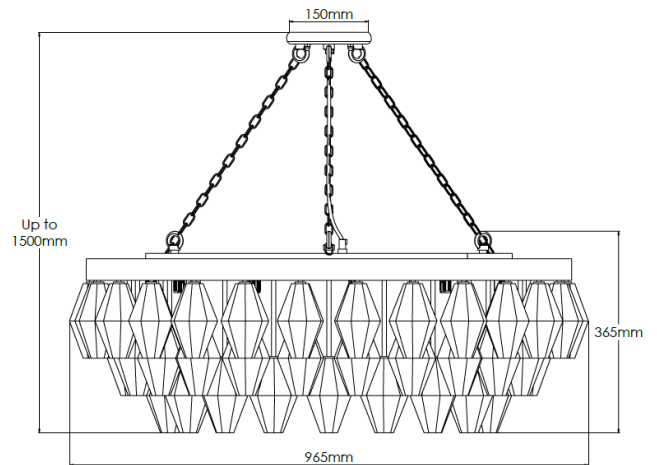

Product Description

Brass chandelier with tiered, cascading clear glass prisms

Technical Specification

MATERIAL	Mild Steel / Glass	IP Rating	IP20
FINISH	Medium Antique P2/MAQ	HEIGHT	365mm (body only)
LAMPHOLDER TYPE	Large G9 x 9	WIDTH	965mm
RECOMMENDED LAMP	G9 Only	DEPTH/PROJECTION	965mm
MAX WATTAGE	36W	BACK/CEILING PLATE	150mm
CERTIFICATIONS	UKCA CE	BASE DIAMETER	N/A
DIMMABLE	Mains - If lamps are compatible	WEIGHT	35kg
CLASS I / II / III	Class I	SHADE MATERIAL	Glass