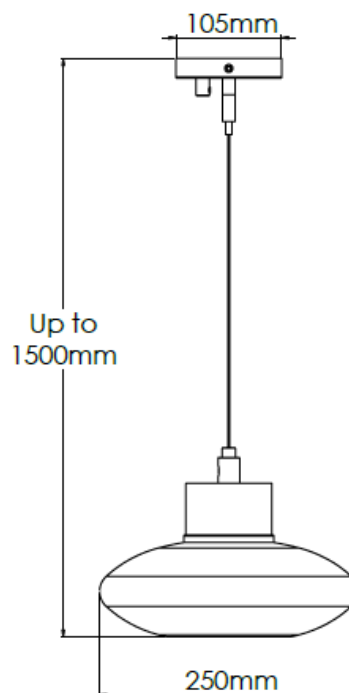

## Product Description

Medium Alabaster pendant with light brass suspension

## Technical Specification

<b>MATERIAL</b>	Brass / Alabaster	<b>IP Rating</b>	IP20
<b>FINISH</b>	Brass Light - M2/BRL	<b>HEIGHT</b>	1500mm
<b>LAMPHOLDER TYPE</b>	E27 x 1	<b>WIDTH</b>	250mm
<b>RECOMMENDED LAMP</b>	GLS	<b>DEPTH/PROJECTION</b>	250mm
<b>MAX WATTAGE</b>	8W	<b>BACK/CEILING PLATE</b>	105mm
<b>CERTIFICATIONS</b>	UKCA CE	<b>BASE DIAMETER</b>	N/A
<b>DIMMABLE</b>	Mains - If lamps are compatible	<b>WEIGHT</b>	5kg
<b>CLASS I / II / III</b>	Class I	<b>SHADE MATERIAL</b>	Alabaster