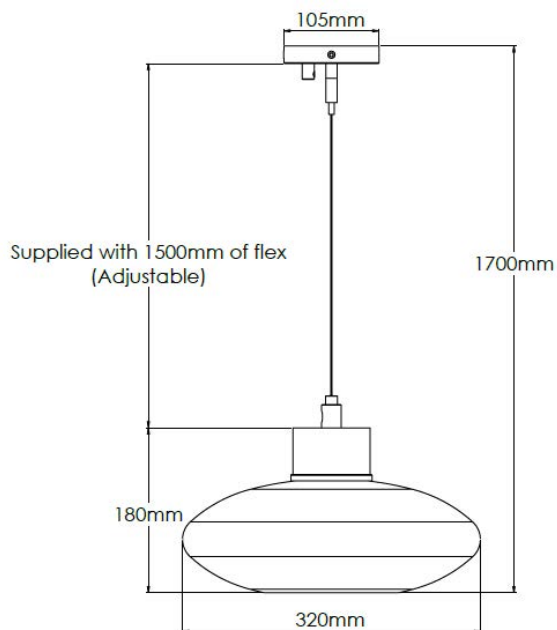

## Product Description

Large Alabaster pendant with light brass suspension

## Technical Specification

<b>MATERIAL</b>	Brass / Alabaster	<b>IP Rating</b>	IP20
<b>FINISH</b>	Brass Light - M2/BRL	<b>HEIGHT</b>	1700mm
<b>LAMPHOLDER TYPE</b>	E27 x 1	<b>WIDTH</b>	320mm
<b>RECOMMENDED LAMP</b>	GLS	<b>DEPTH/PROJECTION</b>	320mm
<b>MAX WATTAGE</b>	8W	<b>BACK/CEILING PLATE</b>	105mm
<b>CERTIFICATIONS</b>	UKCA CE, UL	<b>BASE DIAMETER</b>	N/A
<b>DIMMABLE</b>	Mains - If lamps are compatible	<b>WEIGHT</b>	5kg
<b>CLASS I / II / III</b>	Class I	<b>SHADE MATERIAL</b>	Alabaster