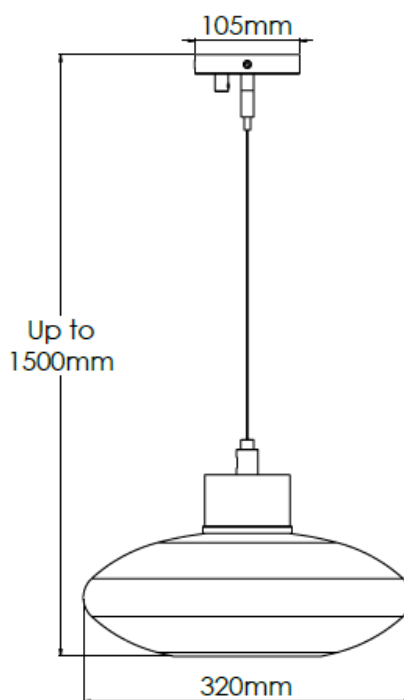

## Product Description

Large Alabaster pendant with light brass suspension

## Technical Specification

<b>MATERIAL</b>	Brass / Alabaster	<b>IP Rating</b>	IP20
<b>FINISH</b>	Brass Light - M2/BRL	<b>HEIGHT</b>	1500mm
<b>LAMPHOLDER TYPE</b>	E27 x 1	<b>WIDTH</b>	320mm
<b>RECOMMENDED LAMP</b>	GLS	<b>DEPTH/PROJECTION</b>	320mm
<b>MAX WATTAGE</b>	8W	<b>BACK/CEILING PLATE</b>	105mm
<b>CERTIFICATIONS</b>	UKCA CE	<b>BASE DIAMETER</b>	N/A
<b>DIMMABLE</b>	Mains - If lamps are compatible	<b>WEIGHT</b>	5kg
<b>CLASS I / II / III</b>	Class I	<b>SHADE MATERIAL</b>	Alabaster