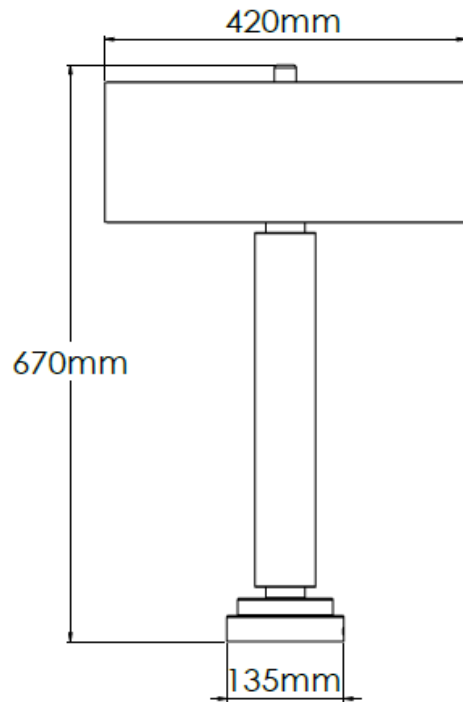

Product Description

Alabaster table lamp with Tussah Pumpkin shade and black trim

Technical Specification

MATERIAL	Alabaster / Granite / Brass	IP Rating	IP20
FINISH	Old English Light M6/OEBL	HEIGHT	670mm
LAMPHOLDER TYPE	E27 x 1	WIDTH	420mm
RECOMMENDED LAMP	GLS	DEPTH/PROJECTION	420mm
MAX WATTAGE	12W	BACK/CEILING PLATE	N/A
CERTIFICATIONS	UKCA CE	BASE DIAMETER	135mm
DIMMABLE	Mains - If lamps are compatible	WEIGHT	10kg
CLASS I / II / III	Class I	SHADE MATERIAL	Fabric

Product Description

Carbonne table lamp with Tussah Pumpkin shade with black trim

Technical Specification

MATERIAL	Carbonne / Marble / Brass	IP Rating	IP20
FINISH	Carbonne M6/CRB	HEIGHT	650mm
LAMPHOLDER TYPE	E27 x 1	WIDTH	420mm
RECOMMENDED LAMP	GLS	DEPTH/PROJECTION	420mm
MAX WATTAGE	12W	BACK/CEILING PLATE	N/A
CERTIFICATIONS	UKCA CE	BASE DIAMETER	135mm
DIMMABLE	Mains - If lamps are compatible	WEIGHT	12kg
CLASS I / II / III	Class I	SHADE MATERIAL	Fabric