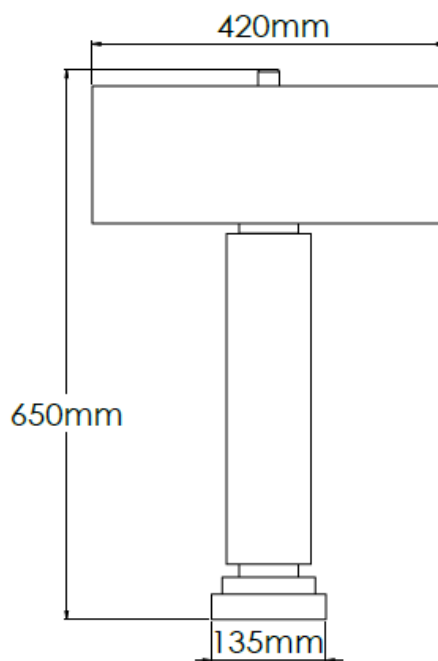

Product Description

Alabaster table lamp with Tussah Pumpkin shade and black trim

Technical Specification

MATERIAL	Alabaster / Granite / Brass	IP Rating	IP20
FINISH	Old English Light M6/OEBL	HEIGHT	670mm
LAMPHOLDER TYPE	E27 x 1	WIDTH	420mm
RECOMMENDED LAMP	GLS	DEPTH/PROJECTION	420mm
MAX WATTAGE	12W	BACK/CEILING PLATE	N/A
CERTIFICATIONS	UKCA CE	BASE DIAMETER	135mm
DIMMABLE	Mains - If lamps are compatible	WEIGHT	10kg
CLASS I / II / III	Class I	SHADE MATERIAL	Fabric

Product Description

Carbonne table lamp with Tussah Pumpkin shade with black trim

Technical Specification

MATERIAL	Carbonne / Marble / Brass	IP Rating	IP20
FINISH	Carbonne M6/CRB	HEIGHT	650mm
LAMPHOLDER TYPE	E27 x 1	WIDTH	420mm
RECOMMENDED LAMP	GLS	DEPTH/PROJECTION	420mm
MAX WATTAGE	12W	BACK/CEILING PLATE	N/A
CERTIFICATIONS	UKCA CE	BASE DIAMETER	135mm
DIMMABLE	Mains - If lamps are compatible	WEIGHT	12kg
CLASS I / II / III	Class I	SHADE MATERIAL	Fabric