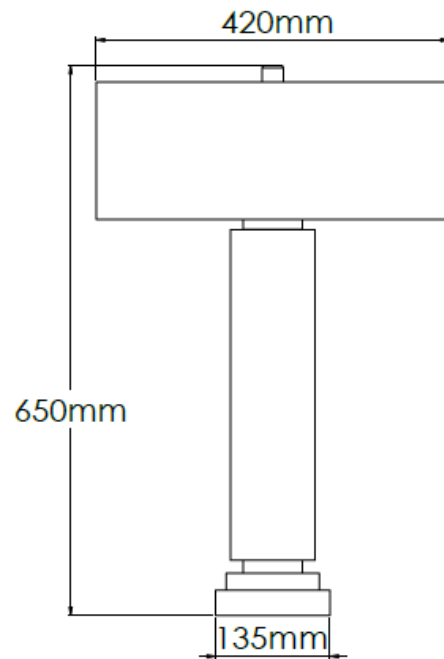

Product Description

Alabaster table lamp with Saxon Ivory shade and black trim

Technical Specification

MATERIAL	Alabaster / Granite / Brass	IP Rating	IP20
FINISH	Old English Light M6/OEBL	HEIGHT	670mm
LAMPHOLDER TYPE	E27 x 1	WIDTH	420mm
RECOMMENDED LAMP	GLS	DEPTH/PROJECTION	420mm
MAX WATTAGE	12W	BACK/CEILING PLATE	N/A
CERTIFICATIONS	UKCA CE	BASE DIAMETER	135mm
DIMMABLE	Mains - If lamps are compatible	WEIGHT	10kg
CLASS I / II / III	Class I	SHADE MATERIAL	Fabric

Product Description

Carbonne table lamp with Saxon Ivory shade with black trim

Technical Specification

MATERIAL	Carbonne / Marble / Brass	IP Rating	IP20
FINISH	Carbonne M6/CRB	HEIGHT	650mm
LAMPHOLDER TYPE	E27 x 1	WIDTH	420mm
RECOMMENDED LAMP	GLS	DEPTH/PROJECTION	420mm
MAX WATTAGE	12W	BACK/CEILING PLATE	N/A
CERTIFICATIONS	UKCA CE	BASE DIAMETER	135mm
DIMMABLE	Mains - If lamps are compatible	WEIGHT	12kg
CLASS I / II / III	Class I	SHADE MATERIAL	Fabric