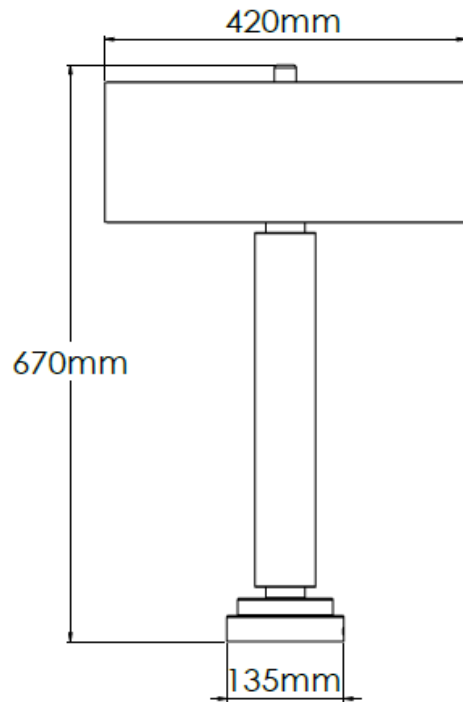

Product Description

Alabaster table lamp with Saxon Ivory shade and black trim

Technical Specification

MATERIAL	Alabaster / Granite / Brass	IP Rating	IP20
FINISH	Old English Light M6/OEBL	HEIGHT	670mm
LAMPHOLDER TYPE	E27 x 1	WIDTH	420mm
RECOMMENDED LAMP	GLS	DEPTH/PROJECTION	420mm
MAX WATTAGE	12W	BACK/CEILING PLATE	N/A
CERTIFICATIONS	UKCA CE	BASE DIAMETER	135mm
DIMMABLE	Mains - If lamps are compatible	WEIGHT	10kg
CLASS I / II / III	Class I	SHADE MATERIAL	Fabric

Product Description

Carbonne table lamp with Saxon Ivory shade with black trim

Technical Specification

MATERIAL	Carbonne / Marble / Brass	IP Rating	IP20
FINISH	Carbonne M6/CRB	HEIGHT	650mm
LAMPHOLDER TYPE	E27 x 1	WIDTH	420mm
RECOMMENDED LAMP	GLS	DEPTH/PROJECTION	420mm
MAX WATTAGE	12W	BACK/CEILING PLATE	N/A
CERTIFICATIONS	UKCA CE	BASE DIAMETER	135mm
DIMMABLE	Mains - If lamps are compatible	WEIGHT	12kg
CLASS I / II / III	Class I	SHADE MATERIAL	Fabric