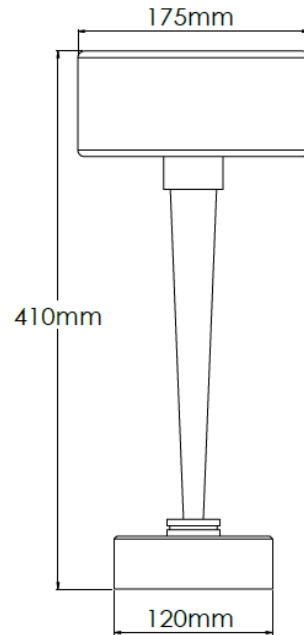

Product Description

Medium, brass table lamp with granite base and alabaster shade

Technical Specification

MATERIAL	Brass / Granite / Alabaster	IP Rating	IP20
FINISH	Old English Light M6/OEBL	HEIGHT	410mm
LAMPHOLDER TYPE	Large G9 x 1	WIDTH	175mm
RECOMMENDED LAMP	G9	DEPTH/PROJECTION	175mm
MAX WATTAGE	3W	BACK/CEILING PLATE	N/A
CERTIFICATIONS	UKCA CE	BASE DIAMETER	120mm
DIMMABLE	Mains - If lamps are compatible	WEIGHT	8kg
CLASS I / II / III	Class I	SHADE MATERIAL	Alabaster

Product Description

Medium, brass table lamp with granite base and glass shade

Technical Specification

MATERIAL	Brass / Granite / Glass	IP Rating	IP20
FINISH	Old English Light M6/OEBL	HEIGHT	410mm
LAMPHOLDER TYPE	Large G9 x 1	WIDTH	175mm
RECOMMENDED LAMP	G9	DEPTH/PROJECTION	175mm
MAX WATTAGE	3W	BACK/CEILING PLATE	N/A
CERTIFICATIONS	UKCA CE	BASE DIAMETER	120mm
DIMMABLE	Mains - If lamps are compatible	WEIGHT	8kg
CLASS I / II / III	Class I	SHADE MATERIAL	Glass