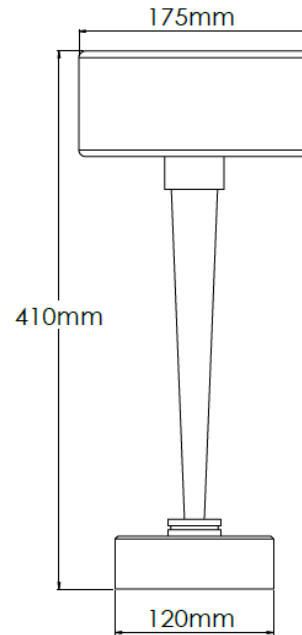

Product Description

Medium, brass table lamp with granite base and alabaster shade

Technical Specification

MATERIAL	Brass / Granite / Alabaster	IP Rating	IP20
FINISH	Old English Light M6/OEBL	HEIGHT	410mm
LAMPHOLDER TYPE	Large G9 x 1	WIDTH	175mm
RECOMMENDED LAMP	G9	DEPTH/PROJECTION	175mm
MAX WATTAGE	3W	BACK/CEILING PLATE	N/A
CERTIFICATIONS	UKCA CE	BASE DIAMETER	120mm
DIMMABLE	Mains - If lamps are compatible	WEIGHT	8kg
CLASS I / II / III	Class I	SHADE MATERIAL	Alabaster

Product Description

Medium, brass table lamp with granite base and glass shade

Technical Specification

MATERIAL	Brass / Granite / Glass	IP Rating	IP20
FINISH	Old English Light M6/OEBL	HEIGHT	410mm
LAMPHOLDER TYPE	Large G9 x 1	WIDTH	175mm
RECOMMENDED LAMP	G9	DEPTH/PROJECTION	175mm
MAX WATTAGE	3W	BACK/CEILING PLATE	N/A
CERTIFICATIONS	UKCA CE	BASE DIAMETER	120mm
DIMMABLE	Mains - If lamps are compatible	WEIGHT	8kg
CLASS I / II / III	Class I	SHADE MATERIAL	Glass