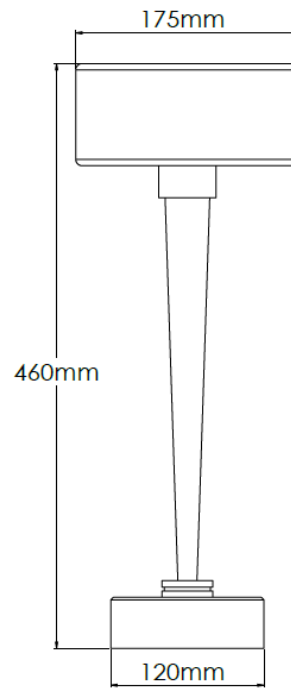

Product Description

Large, brass table lamp with granite base and alabaster shade

Technical Specification

MATERIAL	Brass / Granite / Alabaster	IP Rating	IP20
FINISH	Old English Light M6/OEBL	HEIGHT	460mm
LAMPHOLDER TYPE	Large G9 x 1	WIDTH	175mm
RECOMMENDED LAMP	G9	DEPTH/PROJECTION	175mm
MAX WATTAGE	3W	BACK/CEILING PLATE	N/A
CERTIFICATIONS	UKCA CE	BASE DIAMETER	120mm
DIMMABLE	Mains - If lamps are compatible	WEIGHT	10kg
CLASS I / II / III	Class I	SHADE MATERIAL	Alabaster

Product Description

Large, brass table lamp with granite base and matt opal glass shade

Technical Specification

MATERIAL	Brass / Granite / Glass	IP Rating	IP20
FINISH	Old English Light M6/OEBL	HEIGHT	460mm
LAMPHOLDER TYPE	Large G9 x 1	WIDTH	175mm
RECOMMENDED LAMP	G9	DEPTH/PROJECTION	175mm
MAX WATTAGE	3W	BACK/CEILING PLATE	N/A
CERTIFICATIONS	UKCA CE	BASE DIAMETER	120mm
DIMMABLE	Mains - If lamps are compatible	WEIGHT	10kg
CLASS I / II / III	Class I	SHADE MATERIAL	Glass