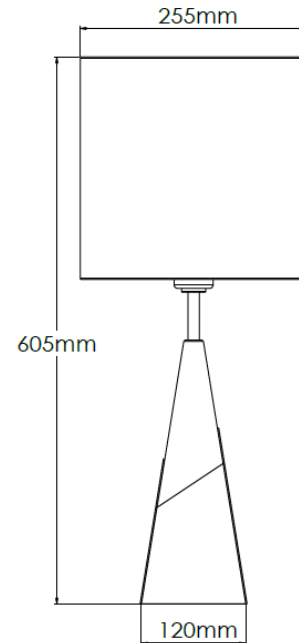

Product Description

Table lamp with brass and faux alabaster base

Technical Specification

MATERIAL	Brass / Faux Alabaster	IP Rating	IP20
FINISH	Brushed Brass M3/BBR	HEIGHT	605mm
LAMPHOLDER TYPE	E27 x 1	WIDTH	255mm
RECOMMENDED	GLS	DEPTH/PROJECTION	255mm
LAMP MAX WATTAGE	12W	BACK/CEILING PLATE	N/A
CERTIFICATIONS	UKCA CE, UL	BASE DIAMETER	120mm
DIMMABLE	Mains - If lamps are compatible	WEIGHT	8kg
CLASS I / II / III	Class I	SHADE MATERIAL	Fabric