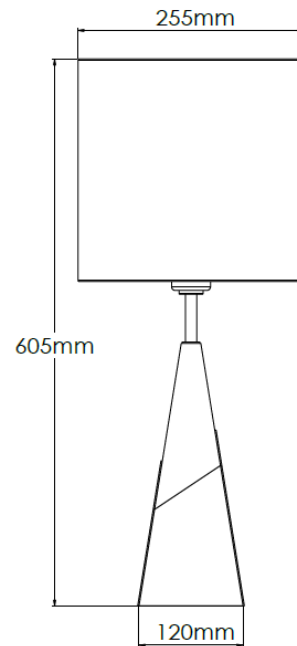

Product Description

Table lamp with brass and faux alabaster base

Technical Specification

MATERIAL	Brass / Faux Alabaster	IP Rating	IP20
FINISH	Brushed Brass M3/BBR	HEIGHT	605mm
LAMPHOLDER TYPE	E27 x 1	WIDTH	255mm
RECOMMENDED LAMP	GLS	DEPTH/PROJECTION	255mm
MAX WATTAGE	12W	BACK/CEILING PLATE	N/A
CERTIFICATIONS	UKCA CE	BASE DIAMETER	120mm
DIMMABLE	Mains - If lamps are compatible	WEIGHT	8kg
CLASS I / II / III	Class I	SHADE MATERIAL	Fabric