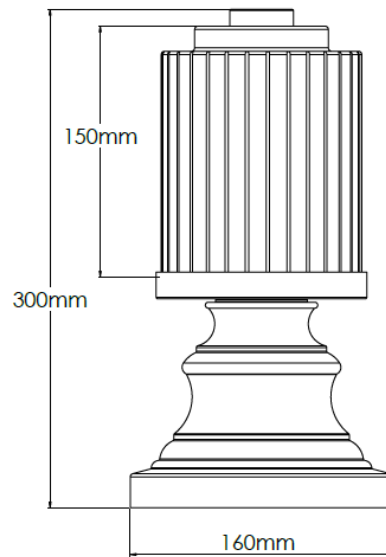

## Technical Specification

<b>MATERIAL</b>	Brass / Alabaster	<b>IP Rating</b>	IP44
<b>FINISH</b>	Old English Dark M6/OEBD	<b>HEIGHT</b>	300mm
<b>LAMPHOLDER TYPE</b>	Rechargeable	<b>WIDTH</b>	160mm
<b>RECOMMENDED LAMP</b>	Rechargeable LED	<b>DEPTH/PROJECTION</b>	160mm
<b>MAX WATTAGE</b>	N/A	<b>BACK/CEILING PLATE</b>	N/A
<b>CERTIFICATIONS</b>	UKCA CE, UL	<b>BASE DIAMETER</b>	160mm
<b>DIMMABLE</b>	N/A	<b>WEIGHT</b>	3kg
<b>CLASS I / II / III</b>	N/A	<b>SHADE MATERIAL</b>	Alabaster