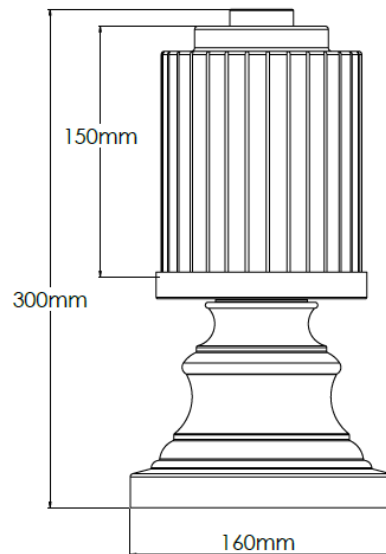

Product Description

Old English rechargeable lamp with alabaster shade

Technical Specification

MATERIAL	Brass / Alabaster	IP Rating	IP44
FINISH	Old English Dark M6/OEBD	HEIGHT	300mm
LAMPHOLDER TYPE	Rechargeable	WIDTH	160mm
RECOMMENDED LAMP	Smart Lamp SC5482	DEPTH/PROJECTION	160mm
MAX WATTAGE	N/A	BACK/CEILING PLATE	N/A
CERTIFICATIONS	UKCA CE	BASE DIAMETER	160mm
DIMMABLE	N/A	WEIGHT	3kg
CLASS I / II / III	N/A	SHADE MATERIAL	Alabaster