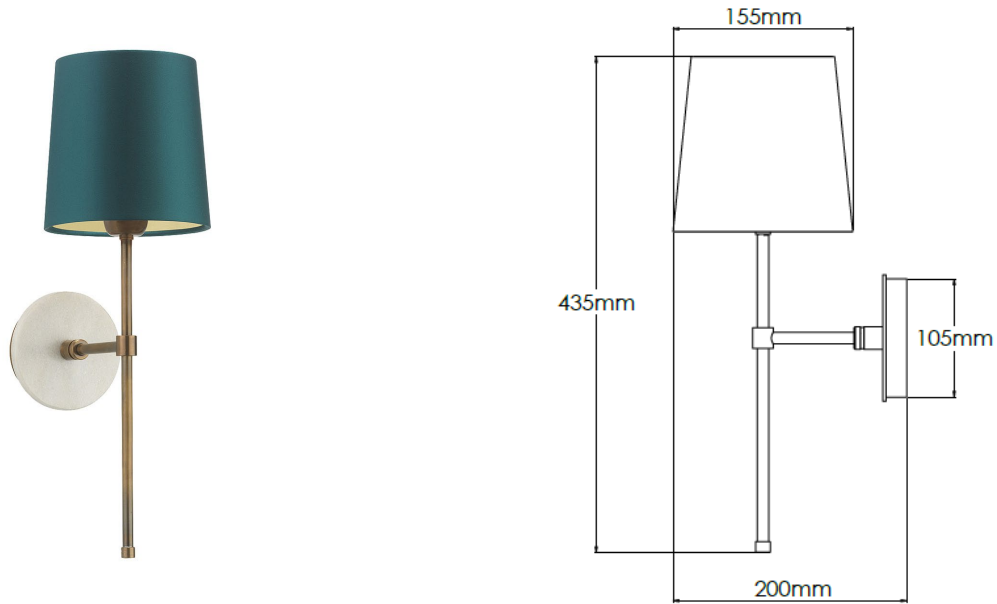

Product Description

Brass wall light with Rich Bronze finish, granite base and fabric shade

Technical Specification

| | | | |
|---------------------------|---------------------------------|---------------------------|--------|
| MATERIAL | Brass / Granite / Fabric | IP Rating | IP20 |
| FINISH | Rich Bronze M6/RBZ | HEIGHT | 435mm |
| LAMPHOLDER TYPE | E27 x 1 | WIDTH | 155mm |
| RECOMMENDED LAMP | GLS | DEPTH/PROJECTION | 200mm |
| MAX WATTAGE | 8W | BACK/CEILING PLATE | 105mm |
| CERTIFICATIONS | UKCA CE | BASE DIAMETER | N/A |
| DIMMABLE | Mains - If lamps are compatible | WEIGHT | 3kg |
| CLASS I / II / III | Class I | SHADE MATERIAL | Fabric |

Product Description

Brass wall light with Old English Light finish, marble base and fabric shade

Technical Specification

| | | | |
|---------------------------|---------------------------------|---------------------------|--------|
| MATERIAL | Brass / Marble / Fabric | IP Rating | IP20 |
| FINISH | Old English Light M6/OEBL | HEIGHT | 435mm |
| LAMPHOLDER TYPE | E27 x 1 | WIDTH | 155mm |
| RECOMMENDED LAMP | GLS | DEPTH/PROJECTION | 200mm |
| MAX WATTAGE | 8W | BACK/CEILING PLATE | 105mm |
| CERTIFICATIONS | UKCA CE | BASE DIAMETER | N/A |
| DIMMABLE | Mains - If lamps are compatible | WEIGHT | 3kg |
| CLASS I / II / III | Class I | SHADE MATERIAL | Fabric |