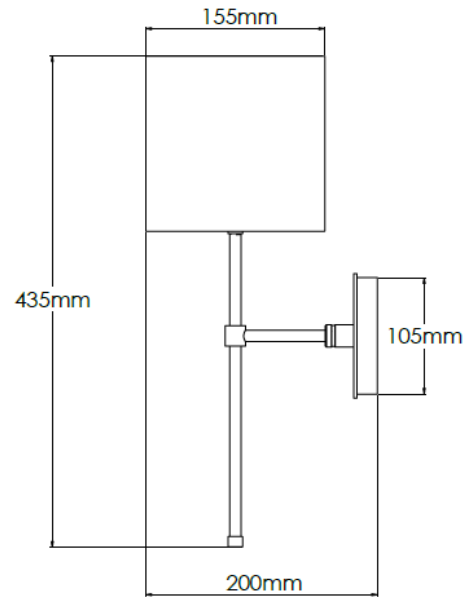

Product Description

Brass wall light with Rich Bronze finish, granite base and fabric shade

Technical Specification

| | | | |
|---------------------------|---------------------------------|---------------------------|--------|
| MATERIAL | Brass / Granite / Fabric | IP Rating | IP20 |
| FINISH | Rich Bronze M6/RBZ | HEIGHT | 435mm |
| LAMPHOLDER TYPE | E27 x 1 | WIDTH | 155mm |
| RECOMMENDED LAMP | GLS | DEPTH/PROJECTION | 200mm |
| MAX WATTAGE | 8W | BACK/CEILING PLATE | 105mm |
| CERTIFICATIONS | UKCA CE | BASE DIAMETER | N/A |
| DIMMABLE | Mains - If lamps are compatible | WEIGHT | 3kg |
| CLASS I / II / III | Class I | SHADE MATERIAL | Fabric |

Product Description

Brass wall light with Old English Light finish, marble base and fabric shade

Technical Specification

| | | | |
|---------------------------|---------------------------------|---------------------------|--------|
| MATERIAL | Brass / Marble / Fabric | IP Rating | IP20 |
| FINISH | Old English Light M6/OEBL | HEIGHT | 435mm |
| LAMPHOLDER TYPE | E27 x 1 | WIDTH | 155mm |
| RECOMMENDED LAMP | GLS | DEPTH/PROJECTION | 200mm |
| MAX WATTAGE | 8W | BACK/CEILING PLATE | 105mm |
| CERTIFICATIONS | UKCA CE | BASE DIAMETER | N/A |
| DIMMABLE | Mains - If lamps are compatible | WEIGHT | 3kg |
| CLASS I / II / III | Class I | SHADE MATERIAL | Fabric |