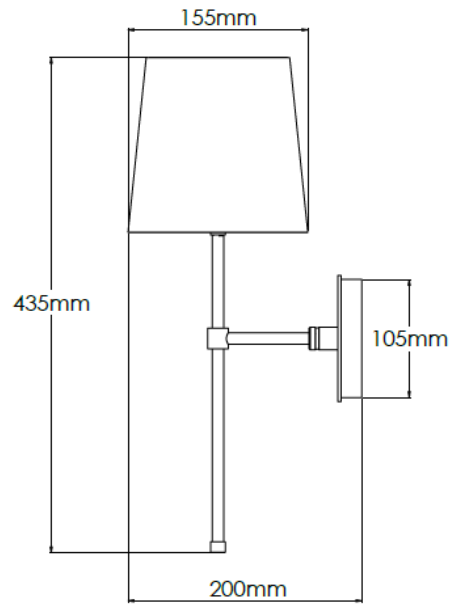

Product Description

Brass wall light with Rich Bronze finish, granite base and fabric shade

Technical Specification

| | | | |
|---------------------------|---------------------------------|---------------------------|--------|
| MATERIAL | Brass / Granite / Fabric | IP Rating | IP20 |
| FINISH | Rich Bronze M6/RBZ | HEIGHT | 435mm |
| LAMPHOLDER TYPE | E27 x 1 | WIDTH | 155mm |
| RECOMMENDED LAMP | GLS | DEPTH/PROJECTION | 200mm |
| MAX WATTAGE | 8W | BACK/CEILING PLATE | 105mm |
| CERTIFICATIONS | UKCA CE | BASE DIAMETER | N/A |
| DIMMABLE | Mains - If lamps are compatible | WEIGHT | 3kg |
| CLASS I / II / III | Class I | SHADE MATERIAL | Fabric |

Product Description

Brass wall light with Old English Light finish, marble base and fabric shade

Technical Specification

| | | | |
|---------------------------|---------------------------------|---------------------------|--------|
| MATERIAL | Brass / Marble / Fabric | IP Rating | IP20 |
| FINISH | Old English Light M6/OEBL | HEIGHT | 435mm |
| LAMPHOLDER TYPE | E27 x 1 | WIDTH | 155mm |
| RECOMMENDED LAMP | GLS | DEPTH/PROJECTION | 200mm |
| MAX WATTAGE | 8W | BACK/CEILING PLATE | 105mm |
| CERTIFICATIONS | UKCA CE | BASE DIAMETER | N/A |
| DIMMABLE | Mains - If lamps are compatible | WEIGHT | 3kg |
| CLASS I / II / III | Class I | SHADE MATERIAL | Fabric |