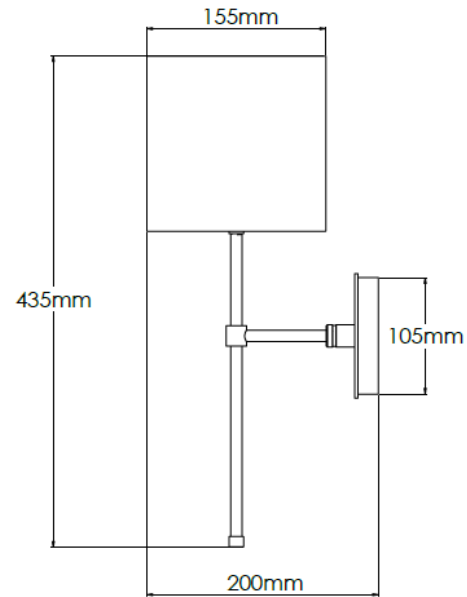

Product Description

Brass wall light with Rich Bronze finish, granite base and fabric shade

Technical Specification

| | | | |
|---------------------------|---------------------------------|---------------------------|--------|
| MATERIAL | Brass / Granite / Fabric | IP Rating | IP20 |
| FINISH | Rich Bronze M6/RBZ | HEIGHT | 435mm |
| LAMPHOLDER TYPE | E27 x 1 | WIDTH | 155mm |
| RECOMMENDED LAMP | GLS | DEPTH/PROJECTION | 200mm |
| MAX WATTAGE | 8W | BACK/CEILING PLATE | 105mm |
| CERTIFICATIONS | UKCA CE | BASE DIAMETER | N/A |
| DIMMABLE | Mains - If lamps are compatible | WEIGHT | 3kg |
| CLASS I / II / III | Class I | SHADE MATERIAL | Fabric |

Product Description

Brass wall light with Old English Light finish, marble base and fabric shade

Technical Specification

| | | | |
|---------------------------|---------------------------------|---------------------------|--------|
| MATERIAL | Brass / Marble / Fabric | IP Rating | IP20 |
| FINISH | Old English Light M6/OEBL | HEIGHT | 435mm |
| LAMPHOLDER TYPE | E27 x 1 | WIDTH | 155mm |
| RECOMMENDED LAMP | GLS | DEPTH/PROJECTION | 200mm |
| MAX WATTAGE | 8W | BACK/CEILING PLATE | 105mm |
| CERTIFICATIONS | UKCA CE | BASE DIAMETER | N/A |
| DIMMABLE | Mains - If lamps are compatible | WEIGHT | 3kg |
| CLASS I / II / III | Class I | SHADE MATERIAL | Fabric |