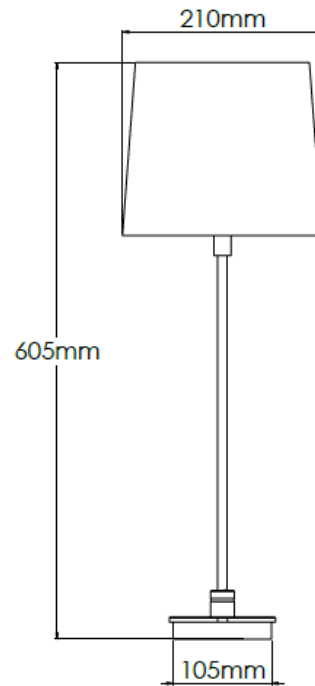

Product Description

Brass table lamp with Rich Bronze finish, granite base and fabric shade

Technical Specification

MATERIAL	Brass / Granite / Fabric	IP Rating	IP20
FINISH	Rich Bronze M6/RBZ	HEIGHT	565mm
LAMPHOLDER TYPE	E27 x 1	WIDTH	210mm
RECOMMENDED LAMP	GLS	DEPTH/PROJECTION	210mm
MAX WATTAGE	12W	BACK/CEILING PLATE	N/A
CERTIFICATIONS	UKCA CE	BASE DIAMETER	105mm
DIMMABLE	Mains - If lamps are compatible	WEIGHT	3kg
CLASS I / II / III	Class I	SHADE MATERIAL	Fabric

Product Description

Brass table lamp with Old English Light finish, marble base and fabric shade

Technical Specification

MATERIAL	Brass / Marble / Fabric	IP Rating	IP20
FINISH	Old English Light M6/OEBL	HEIGHT	605mm
LAMPHOLDER TYPE	E27 x 1	WIDTH	210mm
RECOMMENDED LAMP	GLS	DEPTH/PROJECTION	210mm
MAX WATTAGE	12W	BACK/CEILING PLATE	N/A
CERTIFICATIONS	UKCA CE	BASE DIAMETER	105mm
DIMMABLE	Mains - If lamps are compatible	WEIGHT	3kg
CLASS I / II / III	Class I	SHADE MATERIAL	Fabric