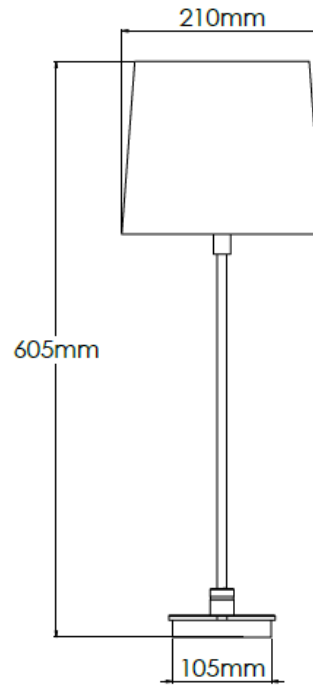

Product Description

Brass table lamp with Rich Bronze finish, granite base and fabric shade

Technical Specification

MATERIAL	Brass / Granite / Fabric	IP Rating	IP20
FINISH	Rich Bronze M6/RBZ	HEIGHT	565mm
LAMPHOLDER TYPE	E27 x 1	WIDTH	210mm
RECOMMENDED LAMP	GLS	DEPTH/PROJECTION	210mm
MAX WATTAGE	12W	BACK/CEILING PLATE	N/A
CERTIFICATIONS	UKCA CE	BASE DIAMETER	105mm
DIMMABLE	Mains - If lamps are compatible	WEIGHT	3kg
CLASS I / II / III	Class I	SHADE MATERIAL	Fabric

Product Description

Brass table lamp with Old English Light finish, marble base and fabric shade

Technical Specification

MATERIAL	Brass / Marble / Fabric	IP Rating	IP20
FINISH	Old English Light M6/OEBL	HEIGHT	605mm
LAMPHOLDER TYPE	E27 x 1	WIDTH	210mm
RECOMMENDED LAMP	GLS	DEPTH/PROJECTION	210mm
MAX WATTAGE	12W	BACK/CEILING PLATE	N/A
CERTIFICATIONS	UKCA CE	BASE DIAMETER	105mm
DIMMABLE	Mains - If lamps are compatible	WEIGHT	3kg
CLASS I / II / III	Class I	SHADE MATERIAL	Fabric