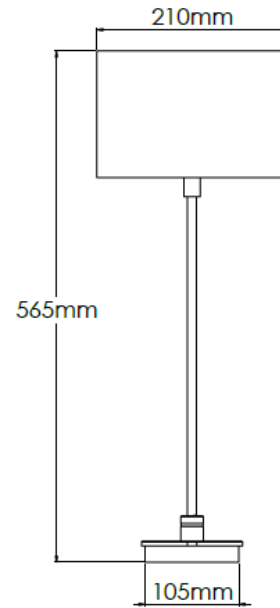

Product Description

Brass table lamp with Rich Bronze finish, granite base and fabric shade

Technical Specification

MATERIAL	Brass / Granite / Fabric	IP Rating	IP20
FINISH	Rich Bronze M6/RBZ	HEIGHT	565mm
LAMPHOLDER TYPE	E27 x 1	WIDTH	210mm
RECOMMENDED LAMP	GLS	DEPTH/PROJECTION	210mm
MAX WATTAGE	12W	BACK/CEILING PLATE	N/A
CERTIFICATIONS	UKCA CE	BASE DIAMETER	105mm
DIMMABLE	Mains - If lamps are compatible	WEIGHT	3kg
CLASS I / II / III	Class I	SHADE MATERIAL	Fabric

Product Description

Brass table lamp with Old English Light finish, marble base and fabric shade

Technical Specification

MATERIAL	Brass / Marble / Fabric	IP Rating	IP20
FINISH	Old English Light M6/OEBL	HEIGHT	605mm
LAMPHOLDER TYPE	E27 x 1	WIDTH	210mm
RECOMMENDED LAMP	GLS	DEPTH/PROJECTION	210mm
MAX WATTAGE	12W	BACK/CEILING PLATE	N/A
CERTIFICATIONS	UKCA CE	BASE DIAMETER	105mm
DIMMABLE	Mains - If lamps are compatible	WEIGHT	3kg
CLASS I / II / III	Class I	SHADE MATERIAL	Fabric