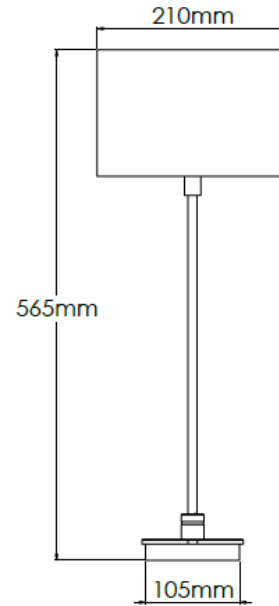

Product Description

Brass table lamp with Rich Bronze finish, granite base and fabric shade

Technical Specification

MATERIAL	Brass / Granite / Fabric	IP Rating	IP20
FINISH	Rich Bronze M6/RBZ	HEIGHT	565mm
LAMPHOLDER TYPE	E27 x 1	WIDTH	210mm
RECOMMENDED LAMP	GLS	DEPTH/PROJECTION	210mm
MAX WATTAGE	12W	BACK/CEILING PLATE	N/A
CERTIFICATIONS	UKCA CE	BASE DIAMETER	105mm
DIMMABLE	Mains - If lamps are compatible	WEIGHT	3kg
CLASS I / II / III	Class I	SHADE MATERIAL	Fabric

Product Description

Brass table lamp with Old English Light finish, marble base and fabric shade

Technical Specification

MATERIAL	Brass / Marble / Fabric	IP Rating	IP20
FINISH	Old English Light M6/OEBL	HEIGHT	605mm
LAMPHOLDER TYPE	E27 x 1	WIDTH	210mm
RECOMMENDED LAMP	GLS	DEPTH/PROJECTION	210mm
MAX WATTAGE	12W	BACK/CEILING PLATE	N/A
CERTIFICATIONS	UKCA CE	BASE DIAMETER	105mm
DIMMABLE	Mains - If lamps are compatible	WEIGHT	3kg
CLASS I / II / III	Class I	SHADE MATERIAL	Fabric