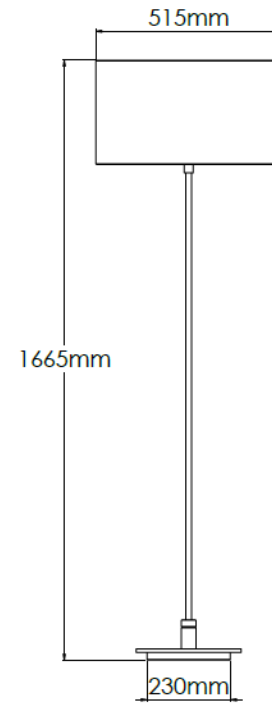

Product Description

Brass floor lamp with Rich Bronze finish, granite base and fabric shade

Technical Specification

MATERIAL	Brass / Granite / Fabric	IP Rating	IP20
FINISH	Rich Bronze M6/RBZ	HEIGHT	1665mm
LAMPHOLDER TYPE	E27 x 1	WIDTH	515mm
RECOMMENDED LAMP	GLS	DEPTH/PROJECTION	515mm
MAX WATTAGE	12W	BACK/CEILING PLATE	N/A
CERTIFICATIONS	UKCA CE	BASE DIAMETER	230mm
DIMMABLE	Mains - If lamps are compatible	WEIGHT	10kg
CLASS I / II / III	Class I	SHADE MATERIAL	Fabric

Product Description

Brass table lamp with Old English Light finish, marble base and fabric shade

Technical Specification

MATERIAL	Brass / Marble / Fabric	IP Rating	IP20
FINISH	Old English Light M6/OEBL	HEIGHT	1710mm
LAMPHOLDER TYPE	E27 x 1	WIDTH	515mm
RECOMMENDED LAMP	GLS	DEPTH/PROJECTION	515mm
MAX WATTAGE	12W	BACK/CEILING PLATE	N/A
CERTIFICATIONS	UKCA CE	BASE DIAMETER	230mm
DIMMABLE	Mains - If lamps are compatible	WEIGHT	10kg
CLASS I / II / III	Class I	SHADE MATERIAL	Fabric