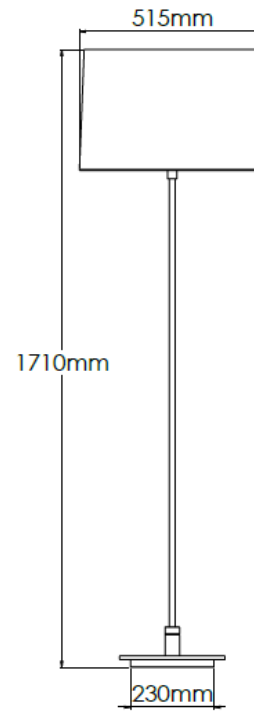

Product Description

Brass floor lamp with Rich Bronze finish, granite base and fabric shade

Technical Specification

MATERIAL	Brass / Granite / Fabric	IP Rating	IP20
FINISH	Rich Bronze M6/RBZ	HEIGHT	1665mm
LAMPHOLDER TYPE	E27 x 1	WIDTH	515mm
RECOMMENDED LAMP	GLS	DEPTH/PROJECTION	515mm
MAX WATTAGE	12W	BACK/CEILING PLATE	N/A
CERTIFICATIONS	UKCA CE	BASE DIAMETER	230mm
DIMMABLE	Mains - If lamps are compatible	WEIGHT	10kg
CLASS I / II / III	Class I	SHADE MATERIAL	Fabric

Product Description

Brass table lamp with Old English Light finish, marble base and fabric shade

Technical Specification

MATERIAL	Brass / Marble / Fabric	IP Rating	IP20
FINISH	Old English Light M6/OEBL	HEIGHT	1710mm
LAMPHOLDER TYPE	E27 x 1	WIDTH	515mm
RECOMMENDED LAMP	GLS	DEPTH/PROJECTION	515mm
MAX WATTAGE	12W	BACK/CEILING PLATE	N/A
CERTIFICATIONS	UKCA CE	BASE DIAMETER	230mm
DIMMABLE	Mains - If lamps are compatible	WEIGHT	10kg
CLASS I / II / III	Class I	SHADE MATERIAL	Fabric