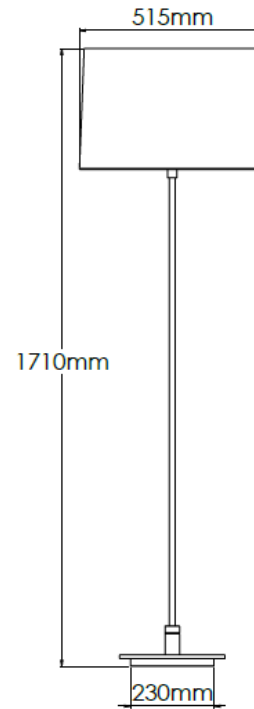

Product Description

Brass floor lamp with Rich Bronze finish, granite base and fabric shade

Technical Specification

MATERIAL	Brass / Granite / Fabric	IP Rating	IP20
FINISH	Rich Bronze M6/RBZ	HEIGHT	1665mm
LAMPHOLDER TYPE	E27 x 1	WIDTH	515mm
RECOMMENDED LAMP	GLS	DEPTH/PROJECTION	515mm
MAX WATTAGE	12W	BACK/CEILING PLATE	N/A
CERTIFICATIONS	UKCA CE	BASE DIAMETER	230mm
DIMMABLE	Mains - If lamps are compatible	WEIGHT	10kg
CLASS I / II / III	Class I	SHADE MATERIAL	Fabric

Product Description

Brass table lamp with Old English Light finish, marble base and fabric shade

Technical Specification

MATERIAL	Brass / Marble / Fabric	IP Rating	IP20
FINISH	Old English Light M6/OEBL	HEIGHT	1710mm
LAMPHOLDER TYPE	E27 x 1	WIDTH	515mm
RECOMMENDED LAMP	GLS	DEPTH/PROJECTION	515mm
MAX WATTAGE	12W	BACK/CEILING PLATE	N/A
CERTIFICATIONS	UKCA CE	BASE DIAMETER	230mm
DIMMABLE	Mains - If lamps are compatible	WEIGHT	10kg
CLASS I / II / III	Class I	SHADE MATERIAL	Fabric