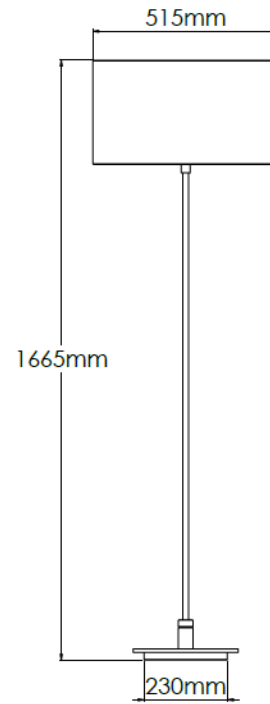

Product Description

Brass floor lamp with Rich Bronze finish, granite base and fabric shade

Technical Specification

MATERIAL	Brass / Granite / Fabric	IP Rating	IP20
FINISH	Rich Bronze M6/RBZ	HEIGHT	1665mm
LAMPHOLDER TYPE	E27 x 1	WIDTH	515mm
RECOMMENDED LAMP	GLS	DEPTH/PROJECTION	515mm
MAX WATTAGE	12W	BACK/CEILING PLATE	N/A
CERTIFICATIONS	UKCA CE	BASE DIAMETER	230mm
DIMMABLE	Mains - If lamps are compatible	WEIGHT	10kg
CLASS I / II / III	Class I	SHADE MATERIAL	Fabric

Product Description

Brass table lamp with Old English Light finish, marble base and fabric shade

Technical Specification

MATERIAL	Brass / Marble / Fabric	IP Rating	IP20
FINISH	Old English Light M6/OEBL	HEIGHT	1710mm
LAMPHOLDER TYPE	E27 x 1	WIDTH	515mm
RECOMMENDED LAMP	GLS	DEPTH/PROJECTION	515mm
MAX WATTAGE	12W	BACK/CEILING PLATE	N/A
CERTIFICATIONS	UKCA CE	BASE DIAMETER	230mm
DIMMABLE	Mains - If lamps are compatible	WEIGHT	10kg
CLASS I / II / III	Class I	SHADE MATERIAL	Fabric