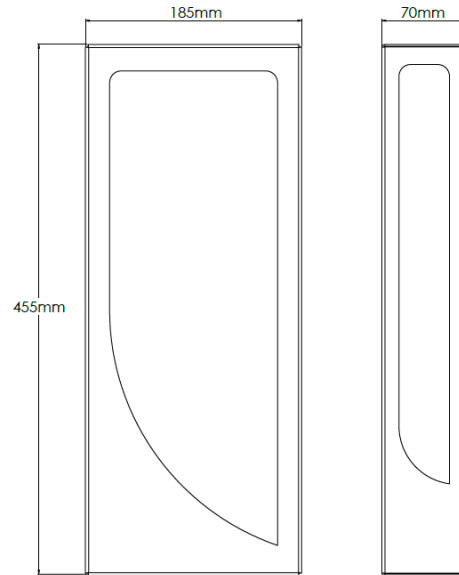

## Product Description

Wall light with brass body and faux alabaster shade

## Technical Specification

<b>MATERIAL</b>	Brass / Faux Alabaster	<b>IP Rating</b>	IP20
<b>FINISH</b>	Brushed Brass M3/BBR	<b>HEIGHT</b>	455mm
<b>LAMPHOLDER TYPE</b>	LED Strip	<b>WIDTH</b>	185mm
<b>RECOMMENDED LAMP</b>	N/A	<b>DEPTH/PROJECTION</b>	70mm
<b>MAX WATTAGE</b>	11W	<b>BACK/CEILING PLATE</b>	440x170mm
<b>CERTIFICATIONS</b>	UKCA CE	<b>BASE DIAMETER</b>	N/A
<b>DIMMABLE</b>	Mains LED Driver	<b>WEIGHT</b>	6kg
<b>CLASS I / II / III</b>	Class I	<b>SHADE MATERIAL</b>	Faux Alabaster