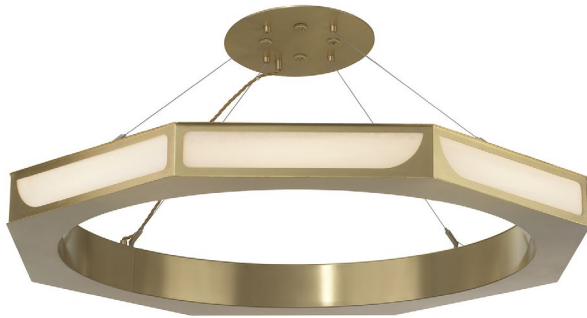

## Product Description

Hexagonal chandelier with brass body and faux alabaster shade

## Technical Specification

<b>MATERIAL</b>	Brass / Faux Alabaster	<b>IP Rating</b>	IP20
<b>FINISH</b>	Brushed Brass M3/BBR	<b>HEIGHT</b>	140mm (body only)
<b>LAMPHOLDER TYPE</b>	LED Strip	<b>WIDTH</b>	920mm
<b>RECOMMENDED LAMP</b>	N/A	<b>DEPTH/PROJECTION</b>	920mm
<b>MAX WATTAGE</b>	25W	<b>BACK/CEILING PLATE</b>	255mm
<b>CERTIFICATIONS</b>	UKCA CE	<b>BASE DIAMETER</b>	N/A
<b>DIMMABLE</b>	Mains LED Driver	<b>WEIGHT</b>	25kg
<b>CLASS I / II / III</b>	Class I	<b>SHADE MATERIAL</b>	Faux Alabaster