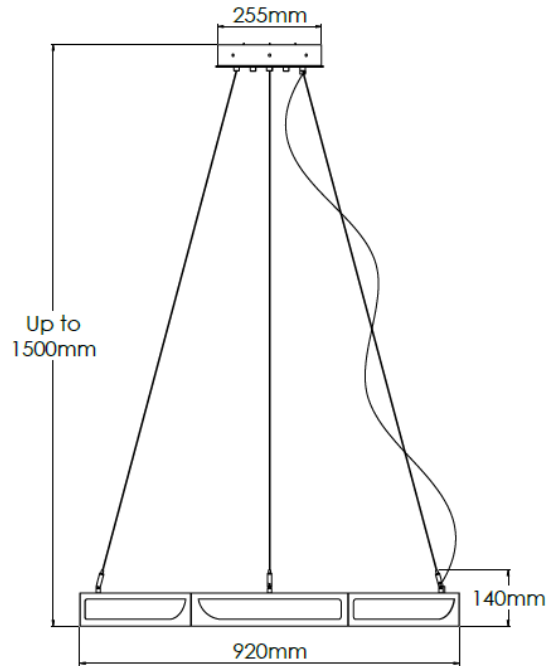

## Product Description

Hexagonal chandelier with brass body and faux alabaster shade

## Technical Specification

<b>MATERIAL</b>	Brass / Faux Alabaster	<b>IP Rating</b>	IP20
<b>FINISH</b>	Brushed Brass M3/BBR	<b>HEIGHT</b>	140mm (body only)
<b>LAMPHOLDER TYPE</b>	LED Strip	<b>WIDTH</b>	920mm
<b>RECOMMENDED LAMP</b>	N/A	<b>DEPTH/PROJECTION</b>	920mm
<b>MAX WATTAGE</b>	25W	<b>BACK/CEILING PLATE</b>	255mm
<b>CERTIFICATIONS</b>	UKCA CE	<b>BASE DIAMETER</b>	N/A
<b>DIMMABLE</b>	Mains LED Driver	<b>WEIGHT</b>	25kg
<b>CLASS I / II / III</b>	Class I	<b>SHADE MATERIAL</b>	Faux Alabaster