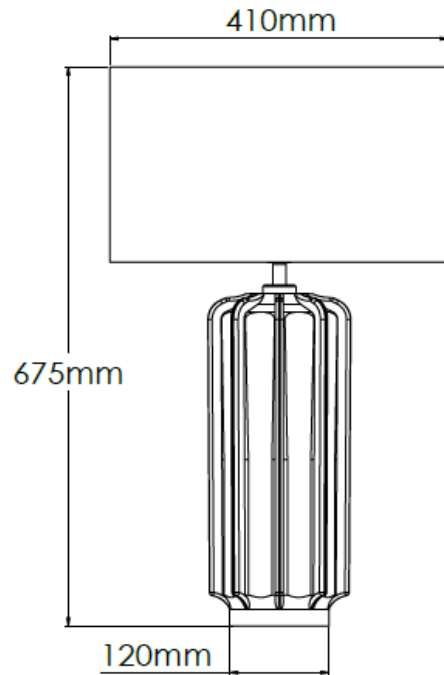

## Product Description

Raku black ceramic table lamp with Ivory satin shade

## Technical Specification

MATERIAL	Ceramic / Brass	IP Rating	IP20
FINISH	Raku Black	HEIGHT	675mm
LAMPHOLDER TYPE	E27 x 1	WIDTH	410mm
RECOMMENDED LAMP	GLS	DEPTH/PROJECTION	410mm
MAX WATTAGE	12W	BACK/CEILING PLATE	N/A
CERTIFICATIONS	UKCA CE	BASE DIAMETER	120mm
DIMMABLE		WEIGHT	10kg
CLASS I / II / III	Mains - If lamps are compatible	SHADE MATERIAL	Fabric
	Class I		

## Product Description

Stipple black ceramic table lamp with Pearl grey shade

## Technical Specification

<b>MATERIAL</b>	Ceramic / Brass	<b>IP Rating</b>	IP20
<b>FINISH</b>	Stipple	<b>HEIGHT</b>	675mm
<b>LAMPHOLDER TYPE</b>	E27 x 1	<b>WIDTH</b>	410mm
<b>RECOMMENDED LAMP</b>	GLS	<b>DEPTH/PROJECTION</b>	410mm
<b>MAX WATTAGE</b>	12W	<b>BACK/CEILING PLATE</b>	N/A
<b>CERTIFICATIONS</b>	UKCA CE	<b>BASE DIAMETER</b>	120mm
<b>DIMMABLE</b>	Mains - If lamps are compatible	<b>WEIGHT</b>	10kg
<b>CLASS I / II / III</b>	Class I	<b>SHADE MATERIAL</b>	Fabric