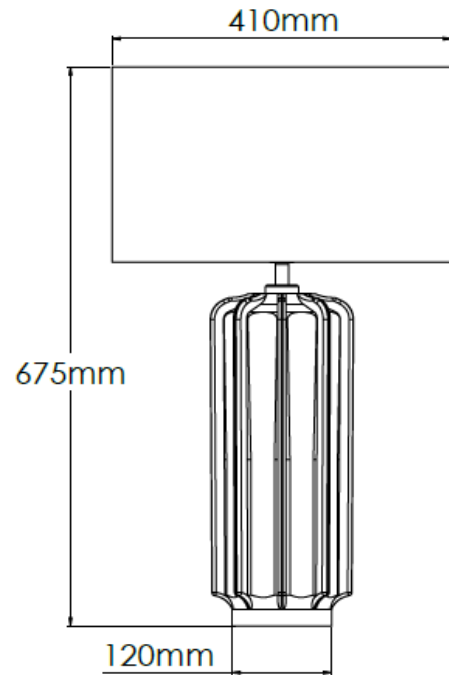

## Product Description

Raku black ceramic table lamp with Ivory satin shade

## Technical Specification

MATERIAL	Ceramic / Brass	IP Rating	IP20
FINISH	Raku Black	HEIGHT	675mm
LAMPHOLDER TYPE	E27 x 1	WIDTH	410mm
RECOMMENDED LAMP	GLS	DEPTH/PROJECTION	410mm
MAX WATTAGE	12W	BACK/CEILING PLATE	N/A
CERTIFICATIONS	UKCA CE	BASE DIAMETER	120mm
DIMMABLE		WEIGHT	10kg
CLASS I / II / III	Mains - If lamps are compatible	SHADE MATERIAL	Fabric
	Class I		

## Product Description

Stipple black ceramic table lamp with Pearl grey shade

## Technical Specification

<b>MATERIAL</b>	Ceramic / Brass	<b>IP Rating</b>	IP20
<b>FINISH</b>	Stipple	<b>HEIGHT</b>	675mm
<b>LAMPHOLDER TYPE</b>	E27 x 1	<b>WIDTH</b>	410mm
<b>RECOMMENDED LAMP</b>	GLS	<b>DEPTH/PROJECTION</b>	410mm
<b>MAX WATTAGE</b>	12W	<b>BACK/CEILING PLATE</b>	N/A
<b>CERTIFICATIONS</b>	UKCA CE	<b>BASE DIAMETER</b>	120mm
<b>DIMMABLE</b>	Mains - If lamps are compatible	<b>WEIGHT</b>	10kg
<b>CLASS I / II / III</b>	Class I	<b>SHADE MATERIAL</b>	Fabric