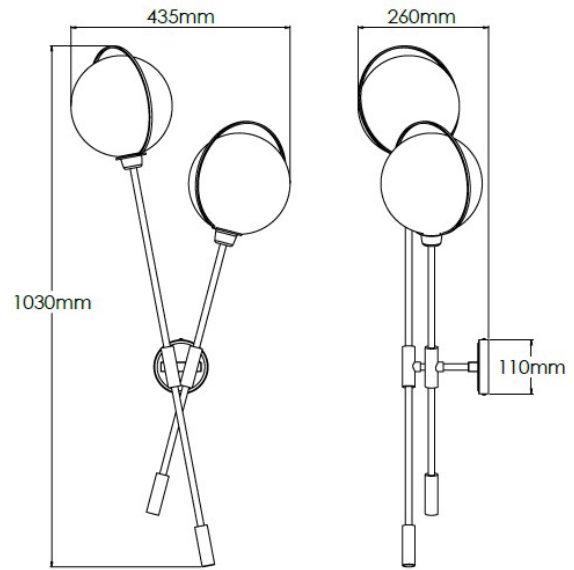

Product Description

Brass wall light with glass shades (available in amber or smoke)

Technical Specification

MATERIAL	Brass / Glass	IP Rating	IP20
FINISH	Georgian Brass M6/GBR	HEIGHT	1030mm
LAMPHOLDER TYPE	Large G9 x 2	WIDTH	435mm
RECOMMENDED LAMP	G9 Only	DEPTH/PROJECTION	1050mm/260mm
MAX WATTAGE	6W	BACK/CEILING PLATE	110mm
CERTIFICATIONS	UKCA CE	BASE DIAMETER	N/A
DIMMABLE	Mains - If lamps are compatible	WEIGHT	6kg
CLASS I / II / III	Class I	SHADE MATERIAL	Glass