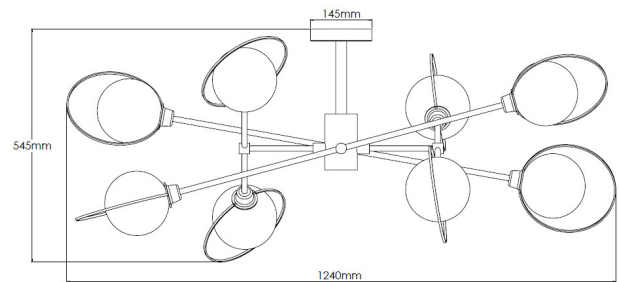

Product Description

Brass chandelier with glass shades (available in amber or smoke)

Technical Specification

MATERIAL	Brass / Glass	IP Rating	IP20
FINISH	Georgian Brass M6/GBR	HEIGHT	545mm
LAMPHOLDER TYPE	Large G9 x 8	WIDTH	1240mm
RECOMMENDED LAMP	G9 Only	DEPTH/PROJECTION	940mm
MAX WATTAGE	24W	BACK/CEILING PLATE	145mm
CERTIFICATIONS	UKCA CE	BASE DIAMETER	N/A
DIMMABLE	Mains - If lamps are compatible	WEIGHT	14kg
CLASS I / II / III	Class I	SHADE MATERIAL	Glass