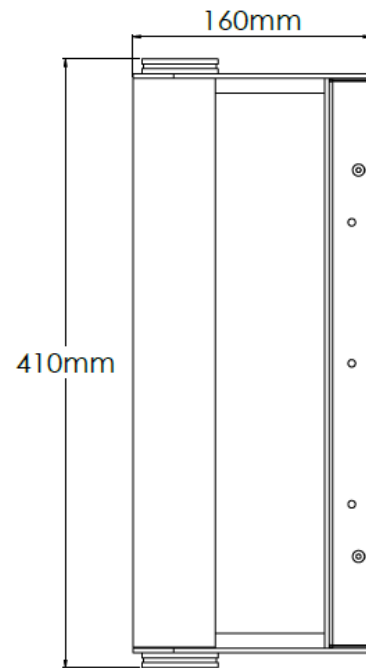

Product Description

Carbonne wall light with Old English Light detail

Technical Specification

MATERIAL	Mild Steel / Brass	IP Rating	IP20
FINISH	Carbonne M6/CRB	HEIGHT	410mm
LAMPHOLDER TYPE	LED Strip	WIDTH	65mm
RECOMMENDED LAMP	N/A	DEPTH/PROJECTION	160mm
MAX WATTAGE	5.2W	BACK/CEILING PLATE	390 x 65mm
CERTIFICATIONS	UKCA CE	BASE DIAMETER	N/A
DIMMABLE	N/A	WEIGHT	6kg
CLASS I / II / III	Class I	SHADE MATERIAL	N/A

Product Description

Carbonne wall light

Technical Specification

MATERIAL	Mild Steel / Brass	IP Rating	IP20
FINISH	Carbonne M6/CRB	HEIGHT	410mm
LAMPHOLDER TYPE	LED Strip	WIDTH	65mm
RECOMMENDED LAMP	N/A	DEPTH/PROJECTION	160mm
MAX WATTAGE	5.2W	BACK/CEILING PLATE	390 x 65mm
CERTIFICATIONS	UKCA CE	BASE DIAMETER	N/A
DIMMABLE	N/A	WEIGHT	6kg
CLASS I / II / III	Class I	SHADE MATERIAL	N/A