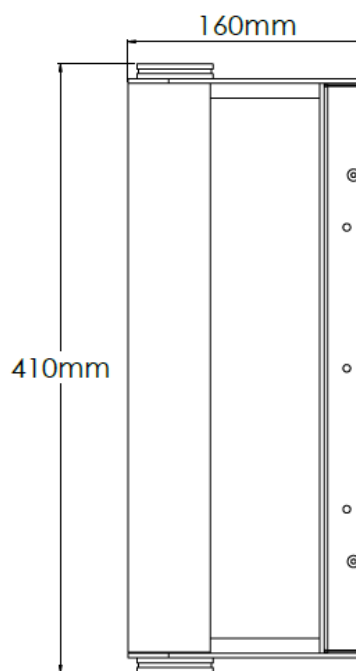

Product Description

Carbonne wall light with Old English Light detail

Technical Specification

MATERIAL	Mild Steel / Brass	IP Rating	IP20
FINISH	Carbonne M6/CRB	HEIGHT	410mm
LAMPHOLDER TYPE	LED Strip	WIDTH	65mm
RECOMMENDED LAMP	N/A	DEPTH/PROJECTION	160mm
MAX WATTAGE	5.2W	BACK/CEILING PLATE	390 x 65mm
CERTIFICATIONS	UKCA CE	BASE DIAMETER	N/A
DIMMABLE	N/A	WEIGHT	6kg
CLASS I / II / III	Class I	SHADE MATERIAL	N/A

Product Description

Carbonne wall light

Technical Specification

MATERIAL	Mild Steel / Brass	IP Rating	IP20
FINISH	Carbonne M6/CRB	HEIGHT	410mm
LAMPHOLDER TYPE	LED Strip	WIDTH	65mm
RECOMMENDED LAMP	N/A	DEPTH/PROJECTION	160mm
MAX WATTAGE	5.2W	BACK/CEILING PLATE	390 x 65mm
CERTIFICATIONS	UKCA CE	BASE DIAMETER	N/A
DIMMABLE	N/A	WEIGHT	6kg
CLASS I / II / III	Class I	SHADE MATERIAL	N/A