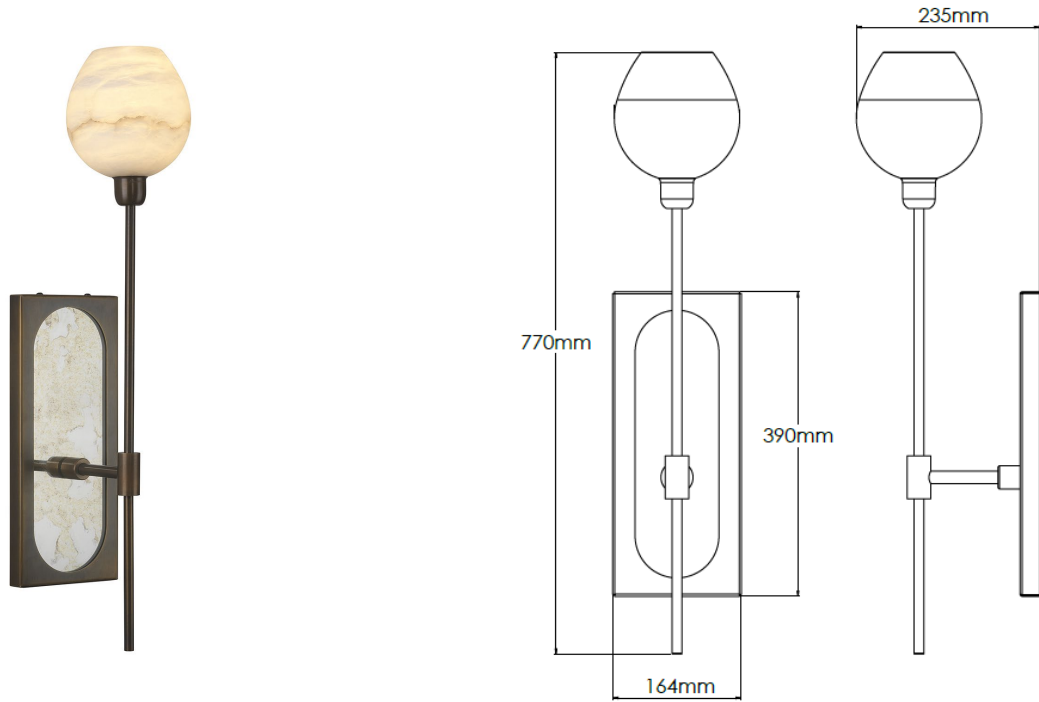

## Product Description

Brass wall light with antique mirror panel and alabaster shade

## Technical Specification

<b>MATERIAL</b>	Brass / Mirror / Alabaster	<b>IP Rating</b>	IP20
<b>FINISH</b>	Oiled Bronze M6/OBZ	<b>HEIGHT</b>	770mm
<b>LAMPHOLDER TYPE</b>	SES x 1	<b>WIDTH</b>	160mm
<b>RECOMMENDED LAMP</b>	Candle	<b>DEPTH/PROJECTION</b>	235mm
<b>MAX WATTAGE</b>	8W	<b>BACK/CEILING PLATE</b>	390x165mm
<b>CERTIFICATIONS</b>	UKCA CE, UL	<b>BASE DIAMETER</b>	N/A
<b>DIMMABLE</b>	Mains - If lamps are compatible	<b>WEIGHT</b>	7kg
<b>CLASS I / II / III</b>	Class I	<b>SHADE MATERIAL</b>	Alabaster