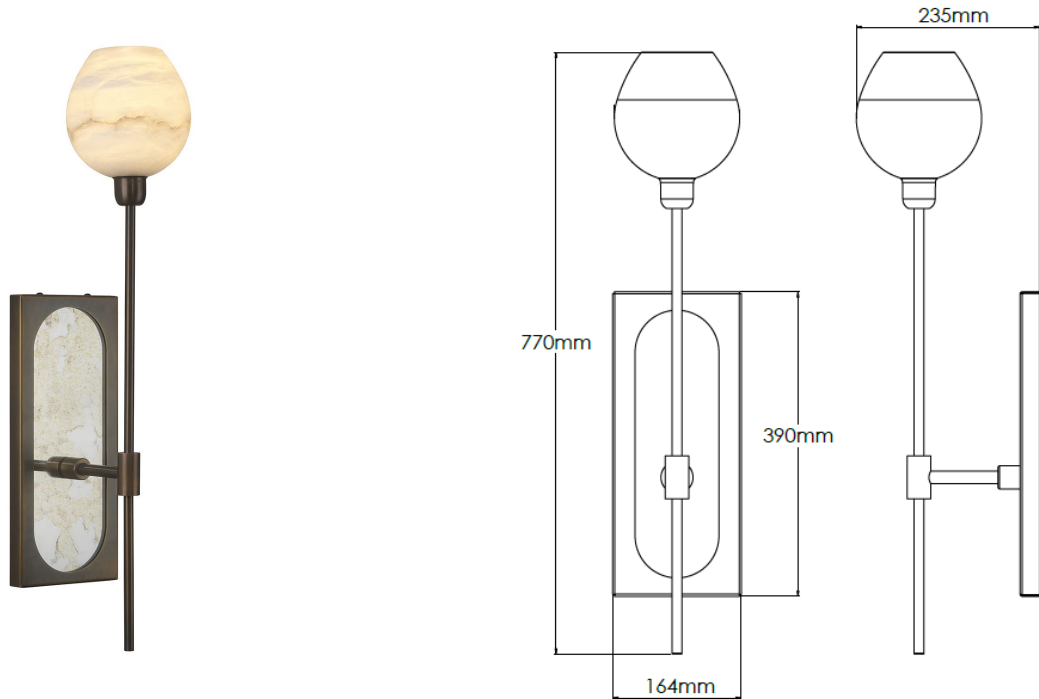

Product Description

Brass wall light with antique mirror panel and alabaster shade

Technical Specification

| | | | |
|---------------------------|---------------------------------|---------------------------|-----------|
| MATERIAL | Brass / Mirror / Alabaster | IP Rating | IP20 |
| FINISH | Oiled Bronze M6/OBZ | HEIGHT | 770mm |
| LAMPHOLDER TYPE | SES x 1 | WIDTH | 160mm |
| RECOMMENDED LAMP | Candle | DEPTH/PROJECTION | 235mm |
| MAX WATTAGE | 8W | BACK/CEILING PLATE | 390x165mm |
| CERTIFICATIONS | UKCA CE | BASE DIAMETER | N/A |
| DIMMABLE | Mains - If lamps are compatible | WEIGHT | 7kg |
| CLASS I / II / III | Class I | SHADE MATERIAL | Alabaster |