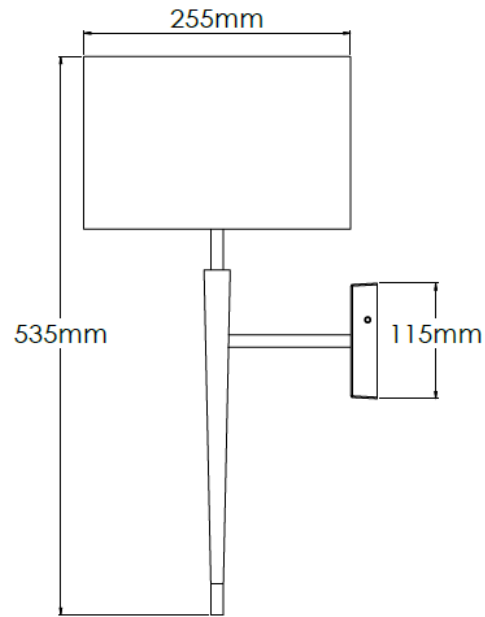

## Product Description

Brass wall light with 10" drum shade

## Technical Specification

<b>MATERIAL</b>	Brass	<b>IP Rating</b>	IP20
<b>FINISH</b>	Oiled Bronze M6/OBZ	<b>HEIGHT</b>	535mm
<b>LAMPHOLDER TYPE</b>	E27 x 1	<b>WIDTH</b>	255mm
<b>RECOMMENDED LAMP</b>	GLS	<b>DEPTH/PROJECTION</b>	285mm
<b>MAX WATTAGE</b>	12W	<b>BACK/CEILING PLATE</b>	115 x 75mm
<b>CERTIFICATIONS</b>	UKCA CE	<b>BASE DIAMETER</b>	N/A
<b>DIMMABLE</b>	Mains - If lamps are compatible	<b>WEIGHT</b>	5kg
<b>CLASS I / II / III</b>	Class I	<b>SHADE MATERIAL</b>	Fabric