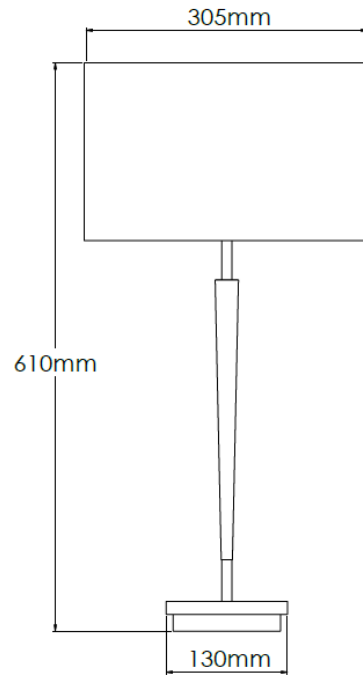

Product Description

Medium brass table lamp with 12" drum shade

Technical Specification

MATERIAL	Brass	IP Rating	IP20
FINISH	Oiled Bronze M6/OBZ	HEIGHT	620mm
LAMPHOLDER TYPE	E27 x 1	WIDTH	305mm
RECOMMENDED LAMP	GLS	DEPTH/PROJECTION	305mm
MAX WATTAGE	12W	BACK/CEILING PLATE	N/A
CERTIFICATIONS	UKCA CE	BASE DIAMETER	130mm
DIMMABLE	Mains - If lamps are compatible	WEIGHT	8kg
CLASS I / II / III	Class I	SHADE MATERIAL	Fabric