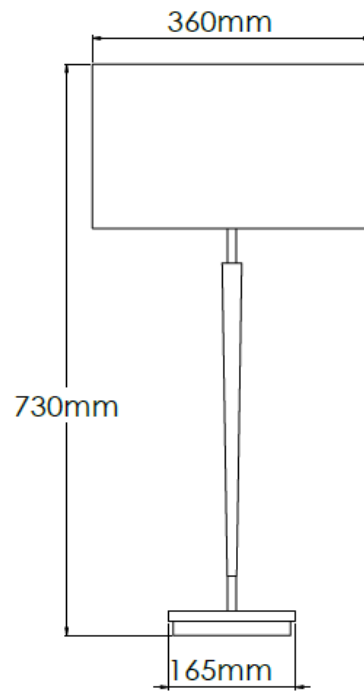

Product Description

Large brass table lamp with 14" drum shade

Technical Specification

MATERIAL	Brass	IP Rating	IP20
FINISH	Oiled Bronze M6/OBZ	HEIGHT	730mm
LAMPHOLDER TYPE	E27 x 1	WIDTH	360mm
RECOMMENDED LAMP	GLS	DEPTH/PROJECTION	360mm
MAX WATTAGE	12W	BACK/CEILING PLATE	N/A
CERTIFICATIONS	UKCA CE	BASE DIAMETER	165mm
DIMMABLE	Mains - If lamps are compatible	WEIGHT	10kg
CLASS I / II / III	Class I	SHADE MATERIAL	Fabric