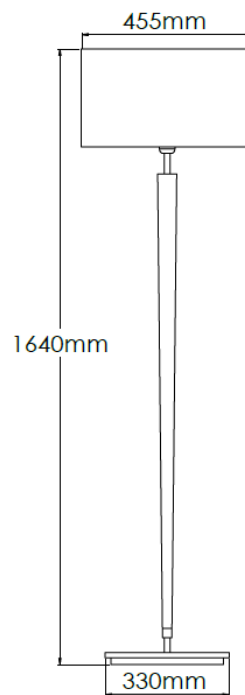

Product Description

Brass, floor lamp with 18" drum shade

Technical Specification

MATERIAL	Brass	IP Rating	IP20
FINISH	Oiled Bronze M6/OBZ	HEIGHT	1640mm
LAMPHOLDER TYPE	E27 x 1	WIDTH	455mm
RECOMMENDED LAMP	GLS	DEPTH/PROJECTION	455mm
MAX WATTAGE	12W	BACK/CEILING PLATE	N/A
CERTIFICATIONS	UKCA CE	BASE DIAMETER	330mm
DIMMABLE	Mains - If lamps are compatible	WEIGHT	15kg
CLASS I / II / III	Class I	SHADE MATERIAL	Fabric