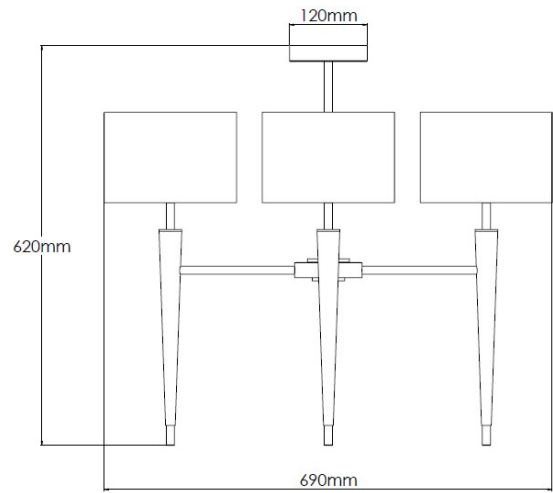

Product Description

Brass 4-arm chandelier with 8" drum shades

Technical Specification

MATERIAL	Brass / Fabric	IP Rating	IP20
FINISH	Oiled Bronze M6/OBZ	HEIGHT	620mm
LAMPHOLDER TYPE	E27	WIDTH	690mm
RECOMMENDED LAMP	Candle	DEPTH/PROJECTION	690mm
MAX WATTAGE	48W	BACK/CEILING PLATE	120mm
CERTIFICATIONS	UKCA CE, UL	BASE DIAMETER	N/A
DIMMABLE	Mains - If lamps are compatible	WEIGHT	5kg
CLASS I / II / III	Class I	SHADE MATERIAL	Fabric