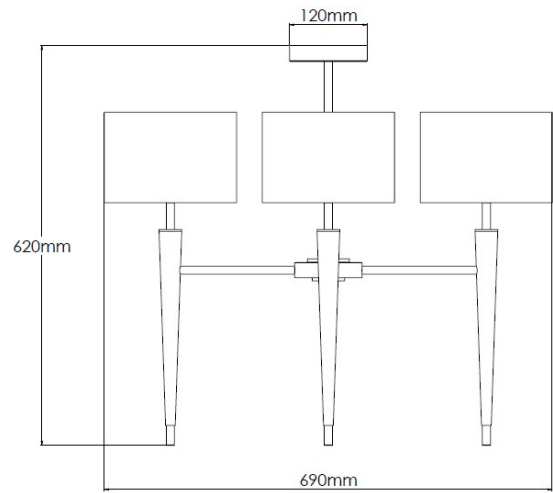

## Product Description

Brass 4-arm chandelier with 8" drum shades

## Technical Specification

<b>MATERIAL</b>	Brass / Fabric	<b>IP Rating</b>	IP20
<b>FINISH</b>	Oiled Bronze M6/OBZ	<b>HEIGHT</b>	620mm
<b>LAMPHOLDER TYPE</b>	E27	<b>WIDTH</b>	690mm
<b>RECOMMENDED LAMP</b>	Candle	<b>DEPTH/PROJECTION</b>	690mm
<b>MAX WATTAGE</b>	48W	<b>BACK/CEILING PLATE</b>	120mm
<b>CERTIFICATIONS</b>	UKCA CE	<b>BASE DIAMETER</b>	N/A
<b>DIMMABLE</b>	Mains - If lamps are compatible	<b>WEIGHT</b>	5kg
<b>CLASS I / II / III</b>	Class I	<b>SHADE MATERIAL</b>	Fabric