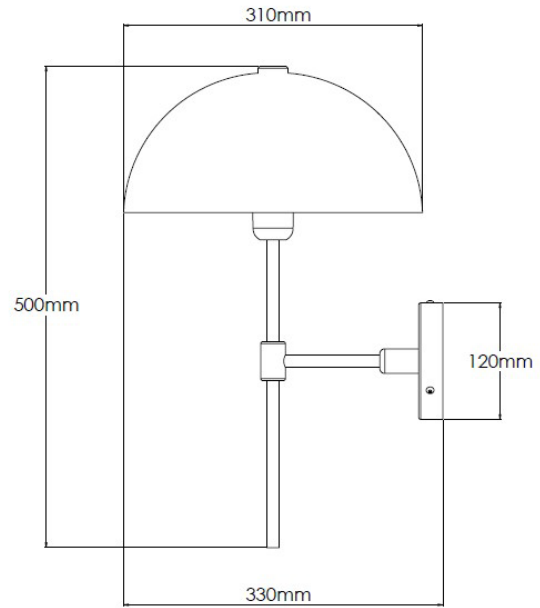

## Product Description

Matte black mild steel wall light with brass detailing

## Technical Specification

<b>MATERIAL</b>	Mild Steel / Brass	<b>IP Rating</b>	IP20
<b>FINISH</b>	P/C Matte Black P1/MBL	<b>HEIGHT</b>	500mm
<b>LAMPHOLDER TYPE</b>	E27	<b>WIDTH</b>	310mm
<b>RECOMMENDED LAMP</b>	A60/GLS 12W	<b>DEPTH/PROJECTION</b>	330mm
<b>MAX WATTAGE</b>		<b>BACK/CEILING PLATE</b>	120mm
<b>CERTIFICATIONS</b>	UKCA CE, UL	<b>BASE DIAMETER</b>	N/A
<b>DIMMABLE</b>	Mains - If lamps are compatible	<b>WEIGHT</b>	3kg
<b>CLASS I / II / III</b>	Class I	<b>SHADE MATERIAL</b>	Metal