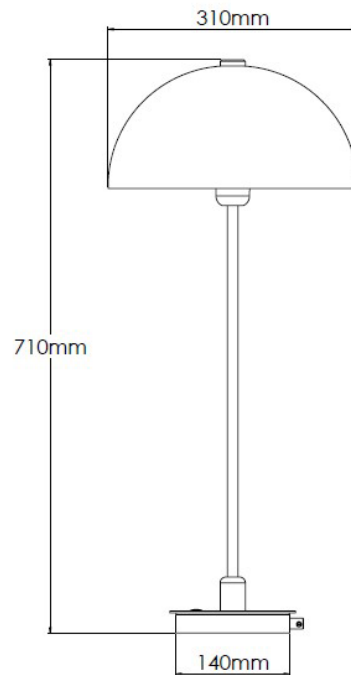

Product Description

Matte black mild steel table lamp

Technical Specification

MATERIAL	Mild Steel	IP Rating	IP20
FINISH	P/C Matte Black P1/MBL	HEIGHT	710mm
LAMPHOLDER TYPE	E27	WIDTH	310mm
RECOMMENDED LAMP	A60/GLS 12W	DEPTH/PROJECTION	310mm
MAX WATTAGE		BACK/CEILING PLATE	N/A
CERTIFICATIONS	UKCA CE, UL	BASE DIAMETER	140mm
DIMMABLE	Mains - If lamps are compatible	WEIGHT	4kg
CLASS I / II / III	Class I	SHADE MATERIAL	Metal

Product Description

Matte black mild steel table lamp with brass detailing

Technical Specification

MATERIAL	Mild Steel / Brass	IP Rating	IP20
FINISH	P/C Matte Black P1/MBL	HEIGHT	710mm
LAMPHOLDER TYPE	E27	WIDTH	310mm
RECOMMENDED LAMP	A60/GLS 12W	DEPTH/PROJECTION	310mm
MAX WATTAGE		BACK/CEILING PLATE	N/A
CERTIFICATIONS	UKCA CE, UL	BASE DIAMETER	140mm
DIMMABLE	Mains - If lamps are compatible	WEIGHT	4kg
CLASS I / II / III	Class I	SHADE MATERIAL	Metal