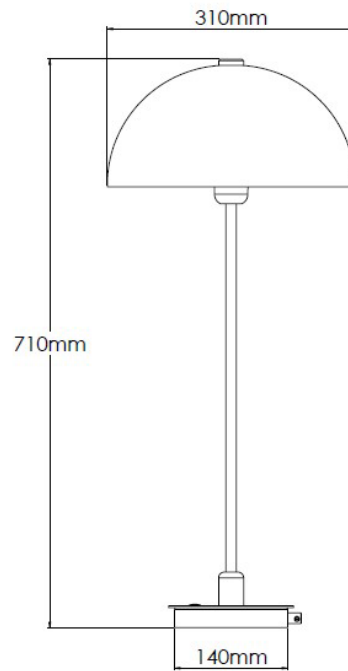

Product Description

Matte black mild steel table lamp

Technical Specification

MATERIAL	Mild Steel	IP Rating	IP20
FINISH	P/C Matte Black P1/MBL	HEIGHT	710mm
LAMPHOLDER TYPE	E27	WIDTH	310mm
RECOMMENDED LAMP	A60/GLS 12W	DEPTH/PROJECTION	310mm
MAX WATTAGE		BACK/CEILING PLATE	N/A
CERTIFICATIONS	UKCA CE, UL	BASE DIAMETER	140mm
DIMMABLE	Mains - If lamps are compatible	WEIGHT	4kg
CLASS I / II / III	Class I	SHADE MATERIAL	Metal

Product Description

Matte black mild steel table lamp with brass detailing

Technical Specification

MATERIAL	Mild Steel / Brass	IP Rating	IP20
FINISH	P/C Matte Black P1/MBL	HEIGHT	710mm
LAMPHOLDER TYPE	E27	WIDTH	310mm
RECOMMENDED LAMP	A60/GLS 12W	DEPTH/PROJECTION	310mm
MAX WATTAGE		BACK/CEILING PLATE	N/A
CERTIFICATIONS	UKCA CE, UL	BASE DIAMETER	140mm
DIMMABLE	Mains - If lamps are compatible	WEIGHT	4kg
CLASS I / II / III	Class I	SHADE MATERIAL	Metal