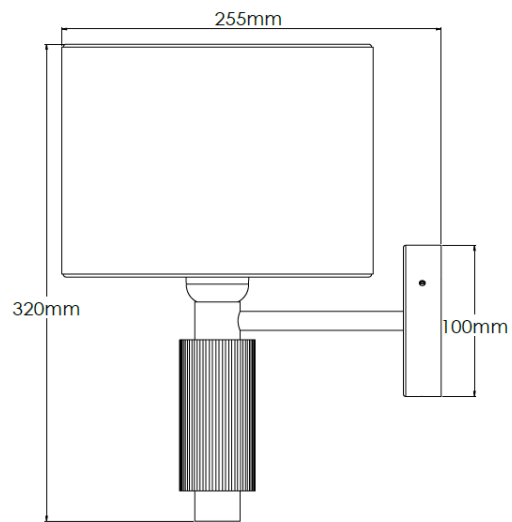

## Product Description

Medium oak wall lamp with brushed brass detailing

## Technical Specification

<b>MATERIAL</b>	Brass / Wood	<b>IP Rating</b>	IP20
<b>FINISH</b>	Medium Oak	<b>HEIGHT</b>	320mm
<b>LAMPHOLDER TYPE</b>	E27 x 1	<b>WIDTH</b>	210mm
<b>RECOMMENDED LAMP</b>	GLS	<b>DEPTH/PROJECTION</b>	255mm
<b>MAX WATTAGE</b>	12W	<b>BACK/CEILING PLATE</b>	100mm
<b>CERTIFICATIONS</b>	UKCA CE, UL	<b>BASE DIAMETER</b>	N/A
<b>DIMMABLE</b>	Mains - If lamps are compatible	<b>WEIGHT</b>	5kg
<b>CLASS I / II / III</b>	Class I	<b>SHADE MATERIAL</b>	Fabric

## Technical Specification

<b>MATERIAL</b>	Brass / Wood	<b>IP Rating</b>	IP20
<b>FINISH</b>	Wenge	<b>HEIGHT</b>	320mm
<b>LAMPHOLDER TYPE</b>	E27 x 1	<b>WIDTH</b>	210mm
<b>RECOMMENDED</b>	GLS	<b>DEPTH/PROJECTION</b>	255mm
<b>LAMP MAX WATTAGE</b>	12W	<b>BACK/CEILING PLATE</b>	100mm
<b>CERTIFICATIONS</b>	UKCA CE, UL	<b>BASE DIAMETER</b>	N/A
<b>DIMMABLE</b>	Mains - If lamps are compatible	<b>WEIGHT</b>	5kg
<b>CLASS I / II / III</b>	Class I	<b>SHADE MATERIAL</b>	Fabric