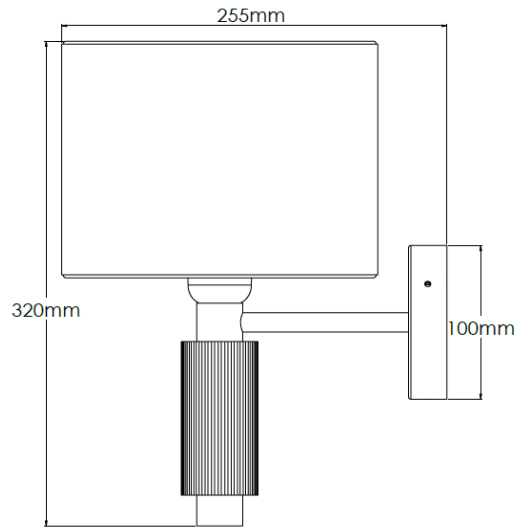

## Product Description

Medium oak wall lamp with brushed brass detailing

## Technical Specification

<b>MATERIAL</b>	Brass / Wood	<b>IP Rating</b>	IP20
<b>FINISH</b>	Medium Oak	<b>HEIGHT</b>	320mm
<b>LAMPHOLDER TYPE</b>	E27 x 1	<b>WIDTH</b>	210mm
<b>RECOMMENDED LAMP</b>	GLS	<b>DEPTH/PROJECTION</b>	255mm
<b>MAX WATTAGE</b>	12W	<b>BACK/CEILING PLATE</b>	100mm
<b>CERTIFICATIONS</b>	UKCA CE, UL	<b>BASE DIAMETER</b>	N/A
<b>DIMMABLE</b>	Mains - If lamps are compatible	<b>WEIGHT</b>	5kg
<b>CLASS I / II / III</b>	Class I	<b>SHADE MATERIAL</b>	Fabric

## Technical Specification

<b>MATERIAL</b>	Brass / Wood	<b>IP Rating</b>	IP20
<b>FINISH</b>	Wenge	<b>HEIGHT</b>	320mm
<b>LAMPHOLDER TYPE</b>	E27 x 1	<b>WIDTH</b>	210mm
<b>RECOMMENDED</b>	GLS	<b>DEPTH/PROJECTION</b>	255mm
<b>LAMP MAX WATTAGE</b>	12W	<b>BACK/CEILING PLATE</b>	100mm
<b>CERTIFICATIONS</b>	UKCA CE, UL	<b>BASE DIAMETER</b>	N/A
<b>DIMMABLE</b>	Mains - If lamps are compatible	<b>WEIGHT</b>	5kg
<b>CLASS I / II / III</b>	Class I	<b>SHADE MATERIAL</b>	Fabric