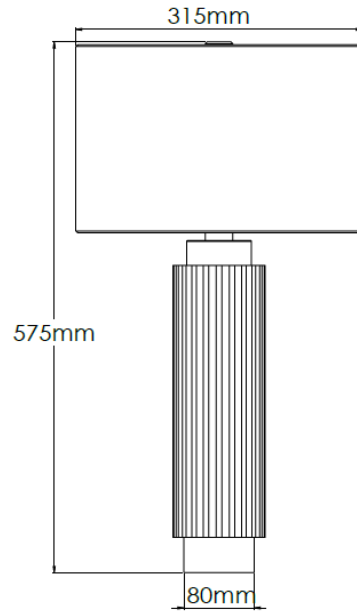

Product Description

Medium sized, medium oak table lamp with brushed brass detailing

Technical Specification

MATERIAL	Brass / Wood	IP Rating	IP20
FINISH	Medium Oak	HEIGHT	580mm
LAMPHOLDER TYPE	E27 x 1	WIDTH	315mm
RECOMMENDED LAMP	GLS	DEPTH/PROJECTION	315mm
MAX WATTAGE	12W	BACK/CEILING PLATE	N/A
CERTIFICATIONS	UKCA CE	BASE DIAMETER	80mm
DIMMABLE	Mains - If lamps are compatible	WEIGHT	10kg
CLASS I / II / III	Class I	SHADE MATERIAL	Fabric

Product Description

Medium sized, wenge table lamp with brushed brass detailing

Technical Specification

MATERIAL	Brass / Wood	IP Rating	IP20
FINISH	Wenge	HEIGHT	580mm
LAMPHOLDER TYPE	E27 x 1	WIDTH	315mm
RECOMMENDED LAMP	GLS	DEPTH/PROJECTION	315mm
MAX WATTAGE	12W	BACK/CEILING PLATE	N/A
CERTIFICATIONS	UKCA CE	BASE DIAMETER	80mm
DIMMABLE	Mains - If lamps are compatible	WEIGHT	10kg
CLASS I / II / III	Class I	SHADE MATERIAL	Fabric