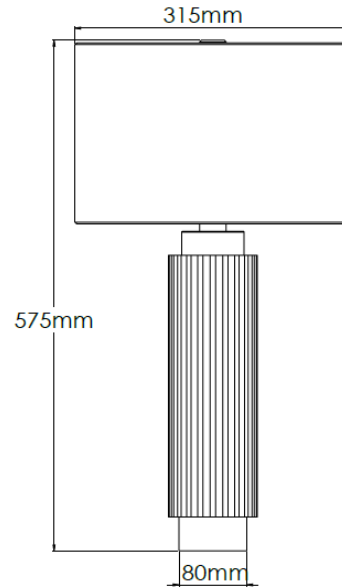

Product Description

Medium sized, medium oak table lamp with brushed brass detailing

Technical Specification

MATERIAL	Brass / Wood	IP Rating	IP20
FINISH	Medium Oak	HEIGHT	580mm
LAMPHOLDER TYPE	E27 x 1	WIDTH	315mm
RECOMMENDED LAMP	GLS	DEPTH/PROJECTION	315mm
MAX WATTAGE	12W	BACK/CEILING PLATE	N/A
CERTIFICATIONS	UKCA CE	BASE DIAMETER	80mm
DIMMABLE	Mains - If lamps are compatible	WEIGHT	10kg
CLASS I / II / III	Class I	SHADE MATERIAL	Fabric

Product Description

Medium sized, wenge table lamp with brushed brass detailing

Technical Specification

MATERIAL	Brass / Wood	IP Rating	IP20
FINISH	Wenge	HEIGHT	580mm
LAMPHOLDER TYPE	E27 x 1	WIDTH	315mm
RECOMMENDED LAMP	GLS	DEPTH/PROJECTION	315mm
MAX WATTAGE	12W	BACK/CEILING PLATE	N/A
CERTIFICATIONS	UKCA CE	BASE DIAMETER	80mm
DIMMABLE	Mains - If lamps are compatible	WEIGHT	10kg
CLASS I / II / III	Class I	SHADE MATERIAL	Fabric