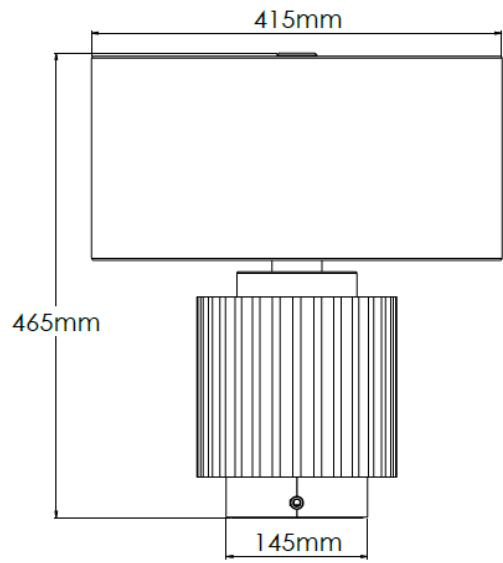

## Product Description

Large sized, medium oak table lamp with brushed brass detailing

## Technical Specification

<b>MATERIAL</b>	Brass / Wood	<b>IP Rating</b>	IP20
<b>FINISH</b>	Medium Oak	<b>HEIGHT</b>	465mm
<b>LAMPHOLDER TYPE</b>	E27 x 1	<b>WIDTH</b>	415mm
<b>RECOMMENDED LAMP</b>	GLS	<b>DEPTH/PROJECTION</b>	415mm
<b>MAX WATTAGE</b>	12W	<b>BACK/CEILING PLATE</b>	N/A
<b>CERTIFICATIONS</b>	UKCA CE	<b>BASE DIAMETER</b>	145mm
<b>DIMMABLE</b>	Mains - If lamps are compatible	<b>WEIGHT</b>	10kg
<b>CLASS I / II / III</b>	Class I	<b>SHADE MATERIAL</b>	Fabric

## Product Description

Large sized, wenge table lamp with brushed brass detailing

## Technical Specification

<b>MATERIAL</b>	Brass / Wood	<b>IP Rating</b>	IP20
<b>FINISH</b>	Wenge	<b>HEIGHT</b>	465mm
<b>LAMPHOLDER TYPE</b>	E27 x 1	<b>WIDTH</b>	415mm
<b>RECOMMENDED LAMP</b>	GLS	<b>DEPTH/PROJECTION</b>	415mm
<b>MAX WATTAGE</b>	12W	<b>BACK/CEILING PLATE</b>	N/A
<b>CERTIFICATIONS</b>	UKCA CE	<b>BASE DIAMETER</b>	145mm
<b>DIMMABLE</b>	Mains - If lamps are compatible	<b>WEIGHT</b>	10kg
<b>CLASS I / II / III</b>	Class I	<b>SHADE MATERIAL</b>	Fabric