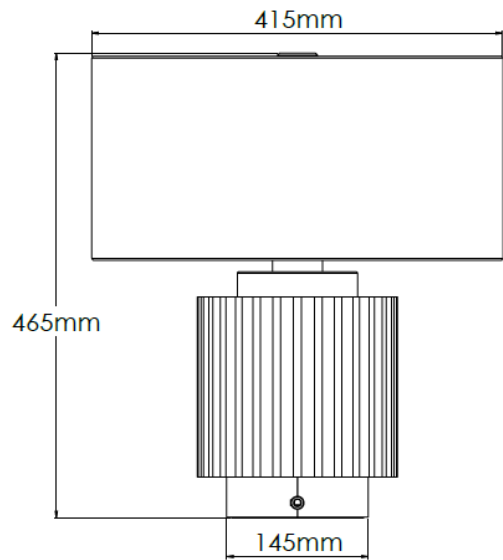

## Product Description

Large sized, medium oak table lamp with brushed brass detailing

## Technical Specification

<b>MATERIAL</b>	Brass / Wood	<b>IP Rating</b>	IP20
<b>FINISH</b>	Medium Oak	<b>HEIGHT</b>	465mm
<b>LAMPHOLDER TYPE</b>	E27 x 1	<b>WIDTH</b>	415mm
<b>RECOMMENDED LAMP</b>	GLS	<b>DEPTH/PROJECTION</b>	415mm
<b>MAX WATTAGE</b>	12W	<b>BACK/CEILING PLATE</b>	N/A
<b>CERTIFICATIONS</b>	UKCA CE	<b>BASE DIAMETER</b>	145mm
<b>DIMMABLE</b>	Mains - If lamps are compatible	<b>WEIGHT</b>	10kg
<b>CLASS I / II / III</b>	Class I	<b>SHADE MATERIAL</b>	Fabric

## Product Description

Large sized, wenge table lamp with brushed brass detailing

## Technical Specification

<b>MATERIAL</b>	Brass / Wood	<b>IP Rating</b>	IP20
<b>FINISH</b>	Wenge	<b>HEIGHT</b>	465mm
<b>LAMPHOLDER TYPE</b>	E27 x 1	<b>WIDTH</b>	415mm
<b>RECOMMENDED LAMP</b>	GLS	<b>DEPTH/PROJECTION</b>	415mm
<b>MAX WATTAGE</b>	12W	<b>BACK/CEILING PLATE</b>	N/A
<b>CERTIFICATIONS</b>	UKCA CE	<b>BASE DIAMETER</b>	145mm
<b>DIMMABLE</b>	Mains - If lamps are compatible	<b>WEIGHT</b>	10kg
<b>CLASS I / II / III</b>	Class I	<b>SHADE MATERIAL</b>	Fabric