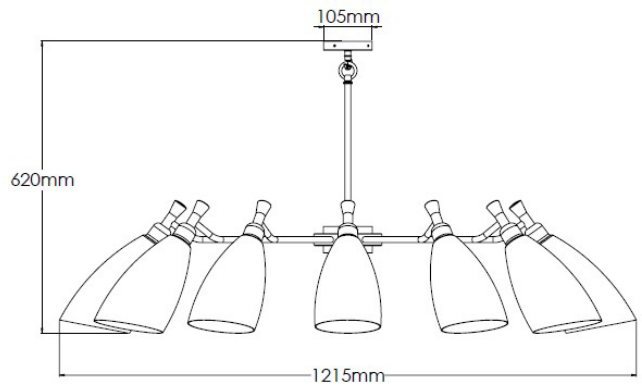

Product Description

12-arm chandelier with brass metalwork and matt opal glass shades

Technical Specification

MATERIAL	Brass / Glass	IP Rating	IP20
FINISH	Vintage Brass M6/VINBR	HEIGHT	620mm
LAMPHOLDER TYPE	SES x 12	WIDTH	1215mm
RECOMMENDED LAMP	Candle	DEPTH/PROJECTION	1215mm
MAX WATTAGE	144W	BACK/CEILING PLATE	105mm
CERTIFICATIONS	UKCA CE, UL	BASE DIAMETER	N/A
DIMMABLE	Mains - If lamps are compatible	WEIGHT	10kg
CLASS I / II / III	Class I	SHADE MATERIAL	Glass