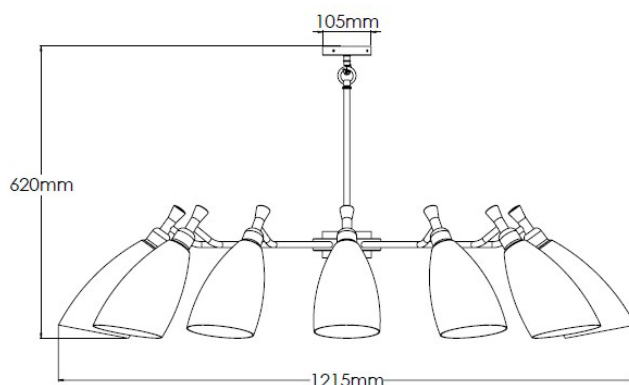

Product Description

12-arm chandelier with brass metalwork and matt opal glass shades

Technical Specification

MATERIAL	Brass / Glass	IP Rating	IP20
FINISH	Vintage Brass M6/VINBR	HEIGHT	620mm
LAMPHOLDER TYPE	SES x 12	WIDTH	1215mm
RECOMMENDED LAMP	Candle	DEPTH/PROJECTION	1215mm
MAX WATTAGE	144W	BACK/CEILING PLATE	105mm
CERTIFICATIONS	UKCA CE	BASE DIAMETER	N/A
DIMMABLE	Mains - If lamps are compatible	WEIGHT	10kg
CLASS I / II / III	Class I	SHADE MATERIAL	Glass