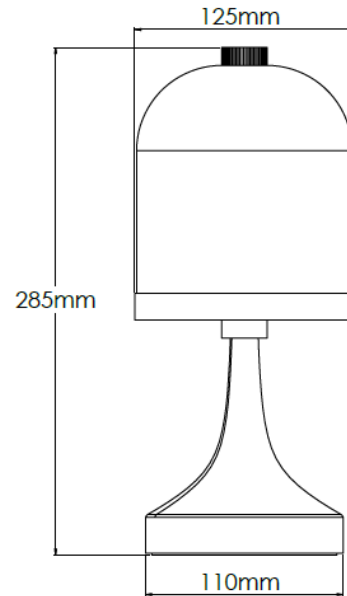

## Technical Specification

<b>MATERIAL</b>	Brass / Glass	<b>IP Rating</b>	IP44
<b>FINISH</b>	Old English Light M6/OEBL	<b>HEIGHT</b>	285mm
<b>LAMPHOLDER TYPE</b>	Rechargeable	<b>WIDTH</b>	125mm
<b>RECOMMENDED LAMP</b>	Rechargeable LED	<b>DEPTH/PROJECTION</b>	125mm
<b>MAX WATTAGE</b>	N/A	<b>BACK/CEILING PLATE</b>	N/A
<b>CERTIFICATIONS</b>	UKCA CE, UL	<b>BASE DIAMETER</b>	110mm
<b>DIMMABLE</b>	N/A	<b>WEIGHT</b>	2kg
<b>CLASS I / II / III</b>	N/A	<b>SHADE MATERIAL</b>	Glass