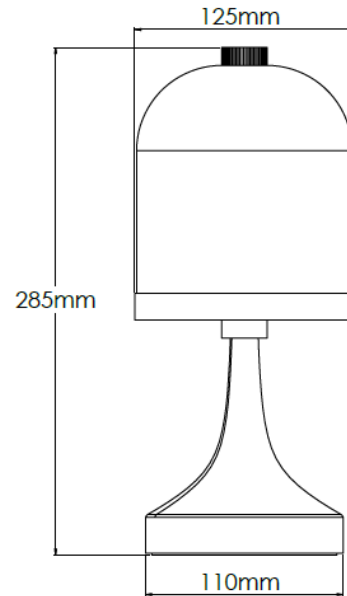

Product Description

Reeded glass and brass rechargeable table lamp

Technical Specification

MATERIAL	Brass / Glass	IP Rating	IP44
FINISH	Old English Light M6/OEBL	HEIGHT	285mm
LAMPHOLDER TYPE	Rechargeable	WIDTH	125mm
RECOMMENDED LAMP	Smart Lamp SC5482	DEPTH/PROJECTION	125mm
MAX WATTAGE	N/A	BACK/CEILING PLATE	N/A
CERTIFICATIONS	UKCA CE	BASE DIAMETER	110mm
DIMMABLE	N/A	WEIGHT	2kg
CLASS I / II / III	N/A	SHADE MATERIAL	Glass