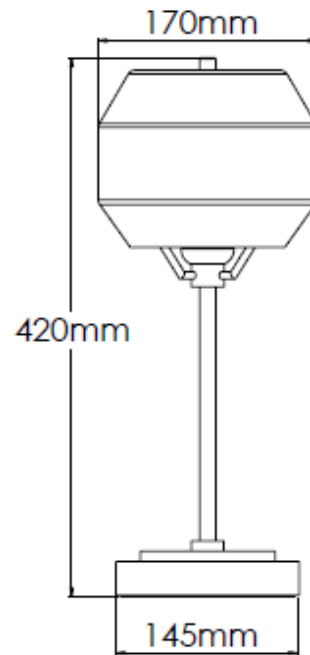

## Product Description

Medium Table lamp with alabaster shade

## Technical Specification

<b>MATERIAL</b>	Brass / Alabaster	<b>IP Rating</b>	IP20
<b>FINISH</b>	Rich Bronze - M6/RBZ	<b>HEIGHT</b>	420mm
<b>LAMPHOLDER TYPE</b>	E27 x 1	<b>WIDTH</b>	170mm
<b>RECOMMENDED LAMP</b>	Golf Ball	<b>DEPTH/PROJECTION</b>	170mm
<b>MAX WATTAGE</b>	4W	<b>BACK/CEILING PLATE</b>	N/A
<b>CERTIFICATIONS</b>	UKCA CE, UL	<b>BASE DIAMETER</b>	145mm
<b>DIMMABLE</b>	Mains - If lamps are compatible	<b>WEIGHT</b>	3kg
<b>CLASS I / II / III</b>	Class I	<b>SHADE MATERIAL</b>	Alabaster