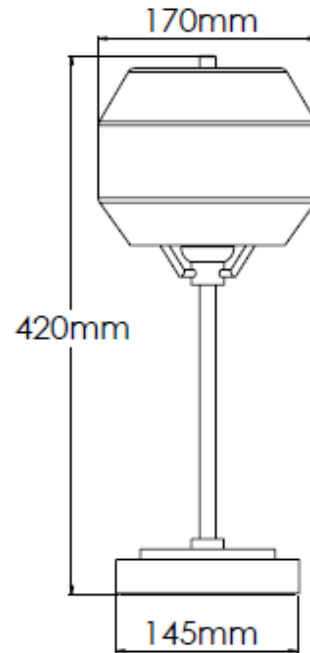

Product Description

Medium Table lamp with alabaster shade

Technical Specification

MATERIAL	Brass / Alabaster	IP Rating	IP20
FINISH	Rich Bronze - M6/RBZ	HEIGHT	420mm
LAMPHOLDER TYPE	E27 x 1	WIDTH	170mm
RECOMMENDED LAMP	Golf Ball	DEPTH/PROJECTION	170mm
MAX WATTAGE	4W	BACK/CEILING PLATE	N/A
CERTIFICATIONS	UKCA CE	BASE DIAMETER	145mm
DIMMABLE	Mains - If lamps are compatible	WEIGHT	3kg
CLASS I / II / III	Class I	SHADE MATERIAL	Alabaster