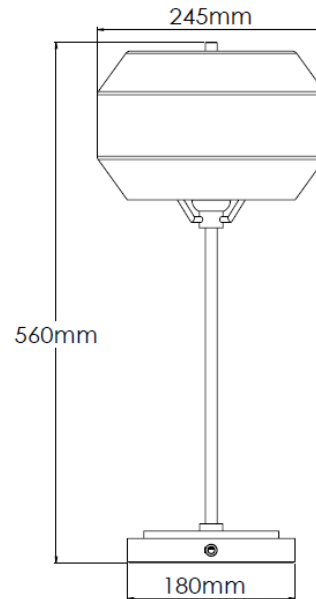

Product Description

Large Table lamp with alabaster shade

Technical Specification

MATERIAL	Brass / Alabaster	IP Rating	IP20
FINISH	Rich Bronze - M6/RBZ	HEIGHT	560mm
LAMPHOLDER TYPE	E27 x 1	WIDTH	245mm
RECOMMENDED LAMP	Golf Ball	DEPTH/PROJECTION	245mm
MAX WATTAGE	4W	BACK/CEILING PLATE	N/A
CERTIFICATIONS	UKCA CE, UL	BASE DIAMETER	180mm
DIMMABLE	Mains - If lamps are compatible	WEIGHT	3kg
CLASS I / II / III	Class I	SHADE MATERIAL	Alabaster