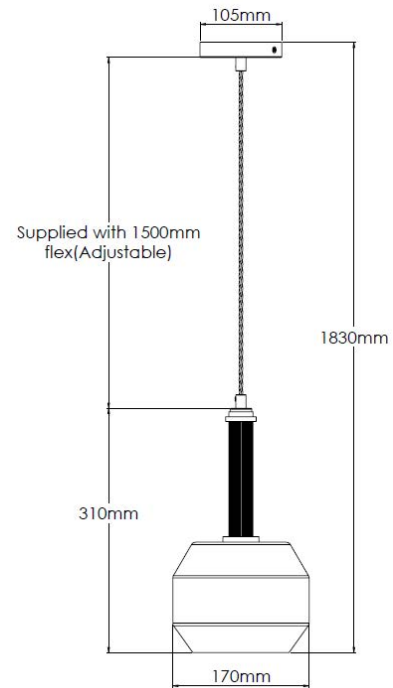

Product Description

Medium brass pendant with alabaster shade

Technical Specification

MATERIAL	Brass / Alabaster	IP Rating	IP20
FINISH	Rich Bronze - M6/RBZ	HEIGHT	1830mm
LAMPHOLDER TYPE	SES	WIDTH	170mm
RECOMMENDED LAMP	Golf Ball	DEPTH/PROJECTION	170mm
MAX WATTAGE	8W	BACK/CEILING PLATE	105mm
CERTIFICATIONS	UKCA CE, UL	BASE DIAMETER	N/A
DIMMABLE	Mains - If lamps are compatible	WEIGHT	4kg
CLASS I / II / III	Class I	SHADE MATERIAL	Alabaster