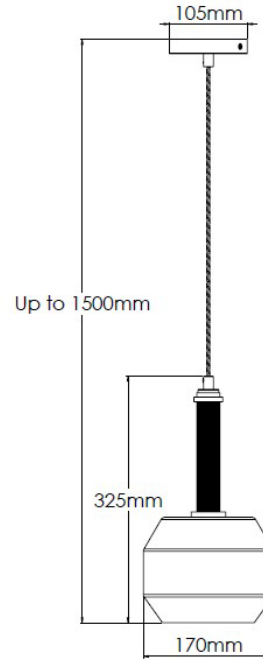

## Product Description

Medium brass pendant with alabaster shade

## Technical Specification

<b>MATERIAL</b>	Brass / Alabaster	<b>IP Rating</b>	IP20
<b>FINISH</b>	Rich Bronze - M6/RBZ	<b>HEIGHT</b>	325mm (body only)
<b>LAMPHOLDER TYPE</b>	SES	<b>WIDTH</b>	170mm
<b>RECOMMENDED LAMP</b>	Golf Ball	<b>DEPTH/PROJECTION</b>	170mm
<b>MAX WATTAGE</b>	8W	<b>BACK/CEILING PLATE</b>	105mm
<b>CERTIFICATIONS</b>	UKCA CE	<b>BASE DIAMETER</b>	N/A
<b>DIMMABLE</b>	Mains - If lamps are compatible	<b>WEIGHT</b>	4kg
<b>CLASS I / II / III</b>	Class I	<b>SHADE MATERIAL</b>	Alabaster