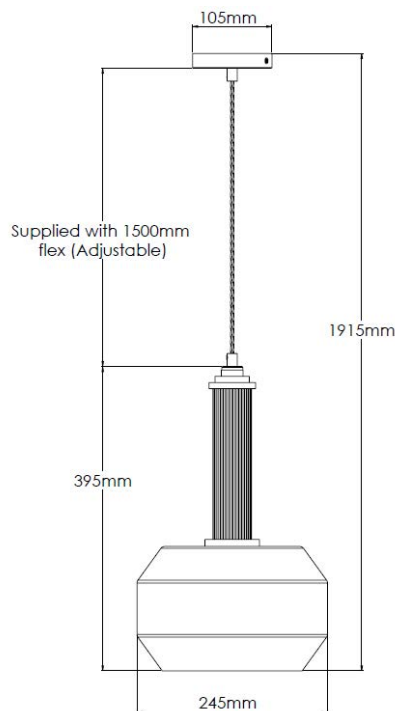

Product Description

Large brass pendant with alabaster shade

Technical Specification

MATERIAL	Brass / Alabaster	IP Rating	IP20
FINISH	Rich Bronze - M6/RBZ	HEIGHT	1915mm
LAMPHOLDER TYPE	SES	WIDTH	245mm
RECOMMENDED LAMP	Golf Ball	DEPTH/PROJECTION	245mm
MAX WATTAGE	8W	BACK/CEILING PLATE	105mm
CERTIFICATIONS	UKCA CE, UL	BASE DIAMETER	N/A
DIMMABLE	Mains - If lamps are compatible	WEIGHT	4kg
CLASS I / II / III	Class I	SHADE MATERIAL	Alabaster