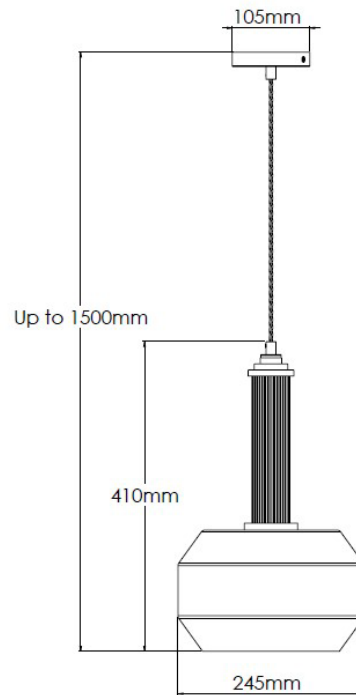

## Product Description

Large brass pendant with alabaster shade

## Technical Specification

<b>MATERIAL</b>	Brass / Alabaster	<b>IP Rating</b>	IP20
<b>FINISH</b>	Rich Bronze - M6/RBZ	<b>HEIGHT</b>	410mm (body only)
<b>LAMPHOLDER TYPE</b>	SES	<b>WIDTH</b>	245mm
<b>RECOMMENDED LAMP</b>	Golf Ball	<b>DEPTH/PROJECTION</b>	245mm
<b>MAX WATTAGE</b>	8W	<b>BACK/CEILING PLATE</b>	105mm
<b>CERTIFICATIONS</b>	UKCA CE	<b>BASE DIAMETER</b>	N/A
<b>DIMMABLE</b>	Mains - If lamps are compatible	<b>WEIGHT</b>	4kg
<b>CLASS I / II / III</b>	Class I	<b>SHADE MATERIAL</b>	Alabaster