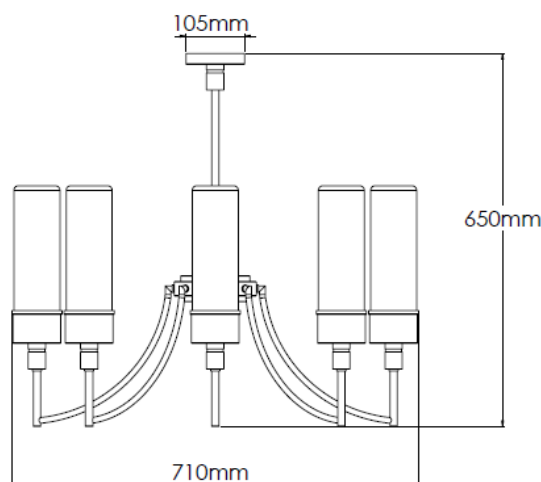

Product Description

8 arm black and brass chandelier with opal cylinder shades

Technical Specification

MATERIAL	Brass / Glass	IP Rating	IP20
FINISH	Brushed Brass M3/BBR	HEIGHT	650mm
LAMPHOLDER TYPE	SES x 8	WIDTH	710mm
RECOMMENDED LAMP	Tube > 28mm Dia.	DEPTH/PROJECTION	N/A
MAX WATTAGE	32W	BACK/CEILING PLATE	105mm
CERTIFICATIONS	UKCA CE	BASE DIAMETER	N/A
DIMMABLE	Mains - If lamps are compatible	WEIGHT	6kg
CLASS I / II / III	Class I	SHADE MATERIAL	Glass