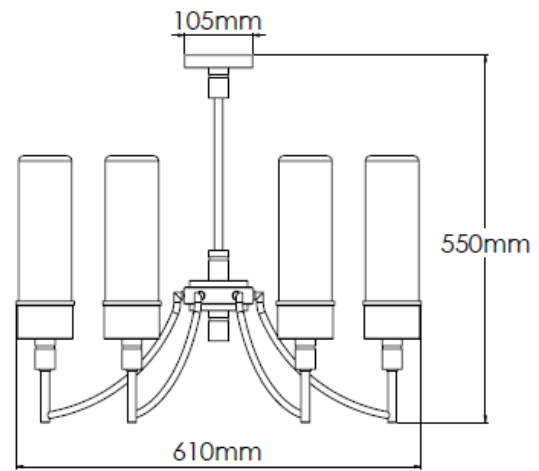

Product Description

6 arm black and brass chandelier with opal cylinder shades

Technical Specification

MATERIAL	Brass / Glass	IP Rating	IP20
FINISH	Brushed Brass M3/BBR	HEIGHT	550mm
LAMPHOLDER TYPE	SES x 6	WIDTH	610mm
RECOMMENDED LAMP	Tube > 28mm Dia.	DEPTH/PROJECTION	N/A
MAX WATTAGE	24W	BACK/CEILING PLATE	105mm
CERTIFICATIONS	UKCA CE, UL	BASE DIAMETER	N/A
DIMMABLE	Mains - If lamps are compatible	WEIGHT	5kg
CLASS I / II / III	Class I	SHADE MATERIAL	Glass