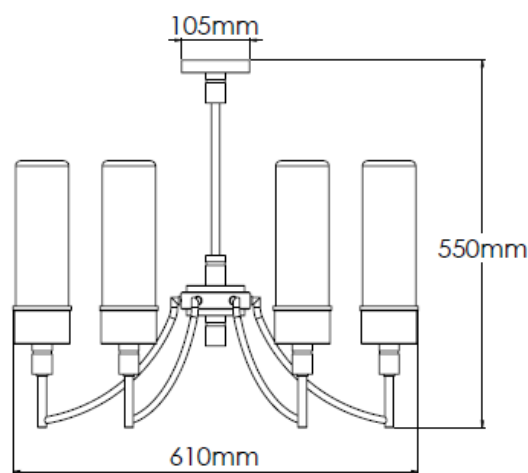

Product Description

6 arm black and brass chandelier with opal cylinder shades

Technical Specification

MATERIAL	Brass / Glass	IP Rating	IP20
FINISH	Brushed Brass M3/BBR	HEIGHT	550mm
LAMPHOLDER TYPE	SES x 6	WIDTH	610mm
RECOMMENDED LAMP	Tube > 28mm Dia.	DEPTH/PROJECTION	N/A
MAX WATTAGE	24W	BACK/CEILING PLATE	105mm
CERTIFICATIONS	UKCA CE	BASE DIAMETER	N/A
DIMMABLE	Mains - If lamps are compatible	WEIGHT	5kg
CLASS I / II / III	Class I	SHADE MATERIAL	Glass