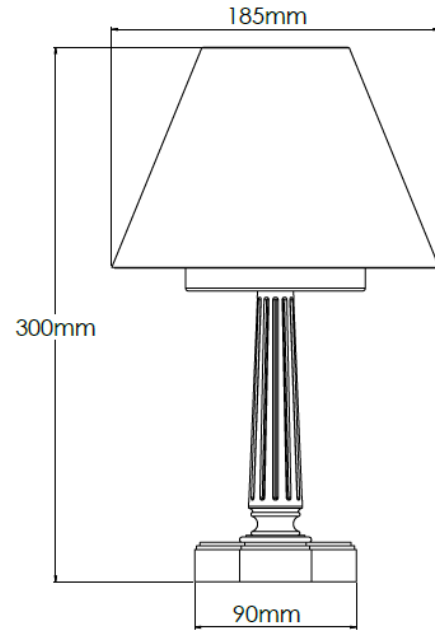

Product Description

Old English Dark Rechargeable lamp with 6 inch pleated Ivory shade

Technical Specification

MATERIAL	Brass	IP Rating	IP20
FINISH	Old English Brass - M6/OEB	HEIGHT	290mm
LAMPHOLDER TYPE	Rechargeable	WIDTH	155mm
RECOMMENDED LAMP	Rechargeable LED	DEPTH/PROJECTION	155mm
MAX WATTAGE	N/A	BACK/CEILING PLATE	N/A
CERTIFICATIONS	UKCA CE, UL	BASE DIAMETER	90mm
DIMMABLE	N/A	WEIGHT	2kg
CLASS I / II / III	N/A	SHADE MATERIAL	Fabric

Product Description

Old English Dark Rechargeable lamp with 7 inch pleated Ivory shade

Technical Specification

MATERIAL	Brass	IP Rating	IP20
FINISH	Old English Brass - M6/OEB	HEIGHT	300mm
LAMPHOLDER TYPE	Rechargeable	WIDTH	185mm
RECOMMENDED LAMP	Rechargeable LED	DEPTH/PROJECTION	185mm
MAX WATTAGE	N/A	BACK/CEILING PLATE	N/A
CERTIFICATIONS	UKCA CE, UL	BASE DIAMETER	90mm
DIMMABLE	N/A	WEIGHT	2kg
CLASS I / II / III	N/A	SHADE MATERIAL	Fabric

Product Description

Old English Dark Rechargeable lamp with 6 inch snowdrift shade

Technical Specification

MATERIAL	Brass	IP Rating	IP20
FINISH	Old English Brass - M6/OEB	HEIGHT	290mm
LAMPHOLDER TYPE	Rechargeable	WIDTH	155mm
RECOMMENDED LAMP	Rechargeable LED	DEPTH/PROJECTION	155mm
MAX WATTAGE	N/A	BACK/CEILING PLATE	N/A
CERTIFICATIONS	UKCA CE, UL	BASE DIAMETER	90mm
DIMMABLE	N/A	WEIGHT	3kg
CLASS I / II / III	N/A	SHADE MATERIAL	Fabric

Product Description

Old English Dark Rechargeable lamp with 7 inch snowdrift shade

Technical Specification

MATERIAL	Brass	IP Rating	IP20
FINISH	Old English Brass - M6/OEB	HEIGHT	300mm
LAMPHOLDER TYPE	Rechargeable	WIDTH	185mm
RECOMMENDED LAMP	Rechargeable LED	DEPTH/PROJECTION	185mm
MAX WATTAGE	N/A	BACK/CEILING PLATE	N/A
CERTIFICATIONS	UKCA CE, UL	BASE DIAMETER	90mm
DIMMABLE	N/A	WEIGHT	3kg
CLASS I / II / III	N/A	SHADE MATERIAL	Fabric