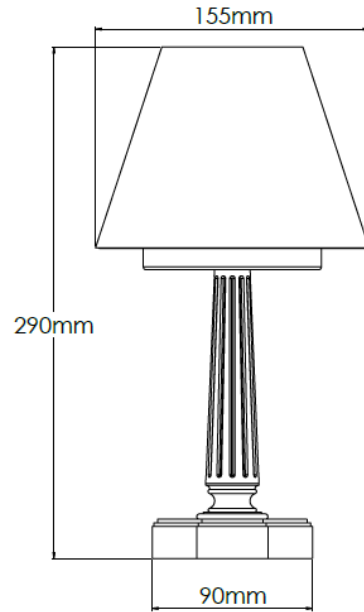

Product Description

Old English Dark Rechargeable lamp with 6 inch pleated Ivory shade

Technical Specification

MATERIAL	Brass	IP Rating	IP20
FINISH	Old English Brass - M6/OEB	HEIGHT	290mm
LAMPHOLDER TYPE	Rechargeable	WIDTH	155mm
RECOMMENDED LAMP	Rechargeable LED	DEPTH/PROJECTION	155mm
MAX WATTAGE	N/A	BACK/CEILING PLATE	N/A
CERTIFICATIONS	UKCA CE, UL	BASE DIAMETER	90mm
DIMMABLE	N/A	WEIGHT	2kg
CLASS I / II / III	N/A	SHADE MATERIAL	Fabric

Product Description

Old English Dark Rechargeable lamp with 7 inch pleated Ivory shade

Technical Specification

MATERIAL	Brass	IP Rating	IP20
FINISH	Old English Brass - M6/OEB	HEIGHT	300mm
LAMPHOLDER TYPE	Rechargeable	WIDTH	185mm
RECOMMENDED LAMP	Rechargeable LED	DEPTH/PROJECTION	185mm
MAX WATTAGE	N/A	BACK/CEILING PLATE	N/A
CERTIFICATIONS	UKCA CE, UL	BASE DIAMETER	90mm
DIMMABLE	N/A	WEIGHT	2kg
CLASS I / II / III	N/A	SHADE MATERIAL	Fabric

Product Description

Old English Dark Rechargeable lamp with 6 inch snowdrift shade

Technical Specification

MATERIAL	Brass	IP Rating	IP20
FINISH	Old English Brass - M6/OEB	HEIGHT	290mm
LAMPHOLDER TYPE	Rechargeable	WIDTH	155mm
RECOMMENDED LAMP	Rechargeable LED	DEPTH/PROJECTION	155mm
MAX WATTAGE	N/A	BACK/CEILING PLATE	N/A
CERTIFICATIONS	UKCA CE, UL	BASE DIAMETER	90mm
DIMMABLE	N/A	WEIGHT	3kg
CLASS I / II / III	N/A	SHADE MATERIAL	Fabric

Product Description

Old English Dark Rechargeable lamp with 7 inch snowdrift shade

Technical Specification

MATERIAL	Brass	IP Rating	IP20
FINISH	Old English Brass - M6/OEB	HEIGHT	300mm
LAMPHOLDER TYPE	Rechargeable	WIDTH	185mm
RECOMMENDED LAMP	Rechargeable LED	DEPTH/PROJECTION	185mm
MAX WATTAGE	N/A	BACK/CEILING PLATE	N/A
CERTIFICATIONS	UKCA CE, UL	BASE DIAMETER	90mm
DIMMABLE	N/A	WEIGHT	3kg
CLASS I / II / III	N/A	SHADE MATERIAL	Fabric