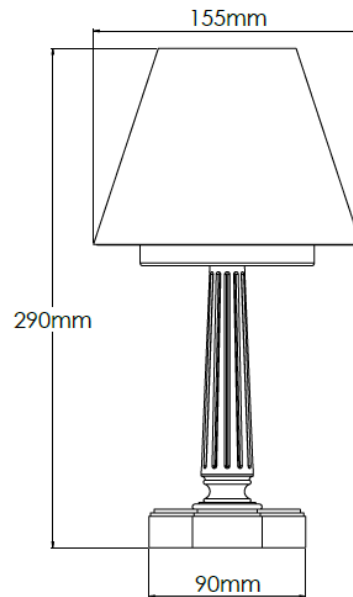

Product Description

Old English Dark Rechargeable lamp with 6 inch pleated Ivory shade

Technical Specification

MATERIAL	Brass	IP Rating	IP20
FINISH	Old English Brass - M6/OEB	HEIGHT	290mm
LAMPHOLDER TYPE	Rechargeable	WIDTH	155mm
RECOMMENDED LAMP	Rechargeable LED	DEPTH/PROJECTION	155mm
MAX WATTAGE	N/A	BACK/CEILING PLATE	N/A
CERTIFICATIONS	UKCA CE, UL	BASE DIAMETER	90mm
DIMMABLE	N/A	WEIGHT	2kg
CLASS I / II / III	N/A	SHADE MATERIAL	Fabric

Product Description

Old English Dark Rechargeable lamp with 7 inch pleated Ivory shade

Technical Specification

MATERIAL	Brass	IP Rating	IP20
FINISH	Old English Brass - M6/OEB	HEIGHT	300mm
LAMPHOLDER TYPE	Rechargeable	WIDTH	185mm
RECOMMENDED LAMP	Rechargeable LED	DEPTH/PROJECTION	185mm
MAX WATTAGE	N/A	BACK/CEILING PLATE	N/A
CERTIFICATIONS	UKCA CE, UL	BASE DIAMETER	90mm
DIMMABLE	N/A	WEIGHT	2kg
CLASS I / II / III	N/A	SHADE MATERIAL	Fabric

Product Description

Old English Dark Rechargeable lamp with 6 inch snowdrift shade

Technical Specification

MATERIAL	Brass	IP Rating	IP20
FINISH	Old English Brass - M6/OEB	HEIGHT	290mm
LAMPHOLDER TYPE	Rechargeable	WIDTH	155mm
RECOMMENDED LAMP	Rechargeable LED	DEPTH/PROJECTION	155mm
MAX WATTAGE	N/A	BACK/CEILING PLATE	N/A
CERTIFICATIONS	UKCA CE, UL	BASE DIAMETER	90mm
DIMMABLE	N/A	WEIGHT	3kg
CLASS I / II / III	N/A	SHADE MATERIAL	Fabric

Product Description

Old English Dark Rechargeable lamp with 7 inch snowdrift shade

Technical Specification

MATERIAL	Brass	IP Rating	IP20
FINISH	Old English Brass - M6/OEB	HEIGHT	300mm
LAMPHOLDER TYPE	Rechargeable	WIDTH	185mm
RECOMMENDED LAMP	Rechargeable LED	DEPTH/PROJECTION	185mm
MAX WATTAGE	N/A	BACK/CEILING PLATE	N/A
CERTIFICATIONS	UKCA CE, UL	BASE DIAMETER	90mm
DIMMABLE	N/A	WEIGHT	3kg
CLASS I / II / III	N/A	SHADE MATERIAL	Fabric