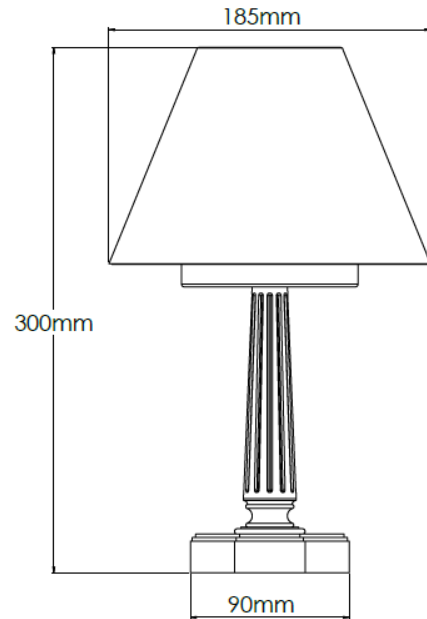

Product Description

Old English Dark Rechargeable lamp with 6 inch pleated Ivory shade

Technical Specification

MATERIAL	Brass	IP Rating	IP20
FINISH	Old English Brass - M6/OEB	HEIGHT	290mm
LAMPHOLDER TYPE	Rechargeable	WIDTH	155mm
RECOMMENDED LAMP	Rechargeable LED	DEPTH/PROJECTION	155mm
MAX WATTAGE	N/A	BACK/CEILING PLATE	N/A
CERTIFICATIONS	UKCA CE, UL	BASE DIAMETER	90mm
DIMMABLE	N/A	WEIGHT	2kg
CLASS I / II / III	N/A	SHADE MATERIAL	Fabric

Product Description

Old English Dark Rechargeable lamp with 7 inch pleated Ivory shade

Technical Specification

MATERIAL	Brass	IP Rating	IP20
FINISH	Old English Brass - M6/OEB	HEIGHT	300mm
LAMPHOLDER TYPE	Rechargeable	WIDTH	185mm
RECOMMENDED LAMP	Rechargeable LED	DEPTH/PROJECTION	185mm
MAX WATTAGE	N/A	BACK/CEILING PLATE	N/A
CERTIFICATIONS	UKCA CE, UL	BASE DIAMETER	90mm
DIMMABLE	N/A	WEIGHT	2kg
CLASS I / II / III	N/A	SHADE MATERIAL	Fabric

Product Description

Old English Dark Rechargeable lamp with 6 inch snowdrift shade

Technical Specification

MATERIAL	Brass	IP Rating	IP20
FINISH	Old English Brass - M6/OEB	HEIGHT	290mm
LAMPHOLDER TYPE	Rechargeable	WIDTH	155mm
RECOMMENDED LAMP	Rechargeable LED	DEPTH/PROJECTION	155mm
MAX WATTAGE	N/A	BACK/CEILING PLATE	N/A
CERTIFICATIONS	UKCA CE, UL	BASE DIAMETER	90mm
DIMMABLE	N/A	WEIGHT	3kg
CLASS I / II / III	N/A	SHADE MATERIAL	Fabric

Product Description

Old English Dark Rechargeable lamp with 7 inch snowdrift shade

Technical Specification

MATERIAL	Brass	IP Rating	IP20
FINISH	Old English Brass - M6/OEB	HEIGHT	300mm
LAMPHOLDER TYPE	Rechargeable	WIDTH	185mm
RECOMMENDED LAMP	Rechargeable LED	DEPTH/PROJECTION	185mm
MAX WATTAGE	N/A	BACK/CEILING PLATE	N/A
CERTIFICATIONS	UKCA CE, UL	BASE DIAMETER	90mm
DIMMABLE	N/A	WEIGHT	3kg
CLASS I / II / III	N/A	SHADE MATERIAL	Fabric