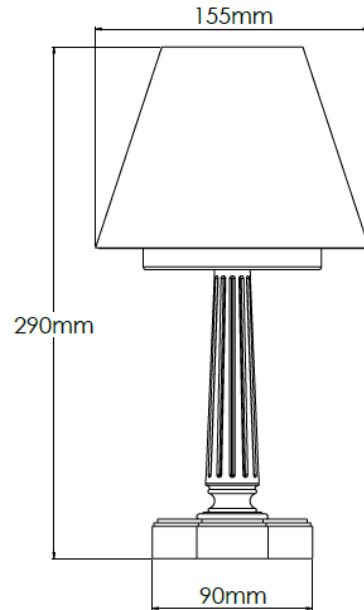

Product Description

Old English Dark Rechargeable lamp with 6 inch pleated Ivory shade

Technical Specification

MATERIAL	Brass	IP Rating	IP20
FINISH	Old English Brass - M6/OEB	HEIGHT	290mm
LAMPHOLDER TYPE	Rechargeable	WIDTH	155mm
RECOMMENDED LAMP	Smart Lamp SC5482	DEPTH/PROJECTION	155mm
MAX WATTAGE	N/A	BACK/CEILING PLATE	N/A
CERTIFICATIONS	UKCA CE	BASE DIAMETER	90mm
DIMMABLE	N/A	WEIGHT	2kg
CLASS I / II / III	N/A	SHADE MATERIAL	Fabric

Product Description

Old English Dark Rechargeable lamp with 7 inch pleated Ivory shade

Technical Specification

MATERIAL	Brass	IP Rating	IP20
FINISH	Old English Brass - M6/OEB	HEIGHT	300mm
LAMPHOLDER TYPE	Rechargeable	WIDTH	185mm
RECOMMENDED LAMP	Smart Lamp SC5482	DEPTH/PROJECTION	185mm
MAX WATTAGE	N/A	BACK/CEILING PLATE	N/A
CERTIFICATIONS	UKCA CE	BASE DIAMETER	90mm
DIMMABLE	N/A	WEIGHT	2kg
CLASS I / II / III	N/A	SHADE MATERIAL	Fabric

Product Description

Old English Dark Rechargeable lamp with 6 inch snowdrift shade

Technical Specification

MATERIAL	Brass	IP Rating	IP20
FINISH	Old English Brass - M6/OEB	HEIGHT	290mm
LAMPHOLDER TYPE	Rechargeable	WIDTH	155mm
RECOMMENDED LAMP	Smart Lamp SC5482	DEPTH/PROJECTION	155mm
MAX WATTAGE	N/A	BACK/CEILING PLATE	N/A
CERTIFICATIONS	UKCA CE	BASE DIAMETER	90mm
DIMMABLE	N/A	WEIGHT	3kg
CLASS I / II / III	N/A	SHADE MATERIAL	Fabric

Product Description

Old English Dark Rechargeable lamp with 7 inch snowdrift shade

Technical Specification

MATERIAL	Brass	IP Rating	IP20
FINISH	Old English Brass - M6/OEB	HEIGHT	300mm
LAMPHOLDER TYPE	Rechargeable	WIDTH	185mm
RECOMMENDED LAMP	Smart Lamp SC5482	DEPTH/PROJECTION	185mm
MAX WATTAGE	N/A	BACK/CEILING PLATE	N/A
CERTIFICATIONS	UKCA CE	BASE DIAMETER	90mm
DIMMABLE	N/A	WEIGHT	3kg
CLASS I / II / III	N/A	SHADE MATERIAL	Fabric