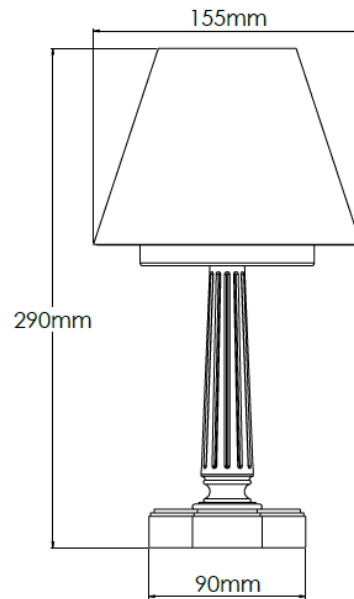

Product Description

Old English Dark Rechargeable lamp with 6 inch pleated Ivory shade

Technical Specification

MATERIAL	Brass	IP Rating	IP20
FINISH	Old English Brass - M6/OEB	HEIGHT	290mm
LAMPHOLDER TYPE	Rechargeable	WIDTH	155mm
RECOMMENDED LAMP	Smart Lamp SC5482	DEPTH/PROJECTION	155mm
MAX WATTAGE	N/A	BACK/CEILING PLATE	N/A
CERTIFICATIONS	UKCA CE	BASE DIAMETER	90mm
DIMMABLE	N/A	WEIGHT	2kg
CLASS I / II / III	N/A	SHADE MATERIAL	Fabric

Product Description

Old English Dark Rechargeable lamp with 7 inch pleated Ivory shade

Technical Specification

MATERIAL	Brass	IP Rating	IP20
FINISH	Old English Brass - M6/OEB	HEIGHT	300mm
LAMPHOLDER TYPE	Rechargeable	WIDTH	185mm
RECOMMENDED LAMP	Smart Lamp SC5482	DEPTH/PROJECTION	185mm
MAX WATTAGE	N/A	BACK/CEILING PLATE	N/A
CERTIFICATIONS	UKCA CE	BASE DIAMETER	90mm
DIMMABLE	N/A	WEIGHT	2kg
CLASS I / II / III	N/A	SHADE MATERIAL	Fabric

Product Description

Old English Dark Rechargeable lamp with 6 inch snowdrift shade

Technical Specification

MATERIAL	Brass	IP Rating	IP20
FINISH	Old English Brass - M6/OEB	HEIGHT	290mm
LAMPHOLDER TYPE	Rechargeable	WIDTH	155mm
RECOMMENDED LAMP	Smart Lamp SC5482	DEPTH/PROJECTION	155mm
MAX WATTAGE	N/A	BACK/CEILING PLATE	N/A
CERTIFICATIONS	UKCA CE	BASE DIAMETER	90mm
DIMMABLE	N/A	WEIGHT	3kg
CLASS I / II / III	N/A	SHADE MATERIAL	Fabric

Product Description

Old English Dark Rechargeable lamp with 7 inch snowdrift shade

Technical Specification

MATERIAL	Brass	IP Rating	IP20
FINISH	Old English Brass - M6/OEB	HEIGHT	300mm
LAMPHOLDER TYPE	Rechargeable	WIDTH	185mm
RECOMMENDED LAMP	Smart Lamp SC5482	DEPTH/PROJECTION	185mm
MAX WATTAGE	N/A	BACK/CEILING PLATE	N/A
CERTIFICATIONS	UKCA CE	BASE DIAMETER	90mm
DIMMABLE	N/A	WEIGHT	3kg
CLASS I / II / III	N/A	SHADE MATERIAL	Fabric