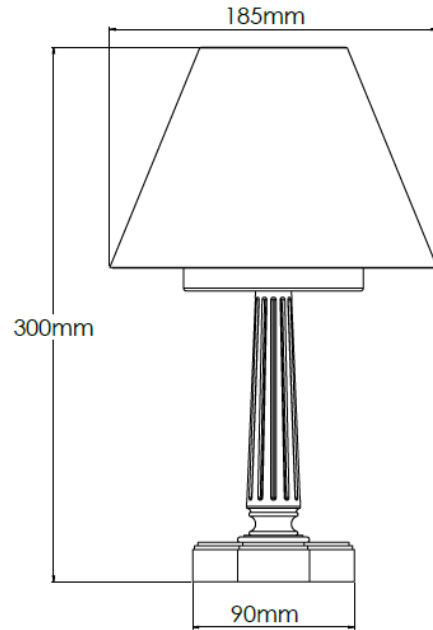

Product Description

Old English Dark Rechargeable lamp with 6 inch pleated Ivory shade

Technical Specification

MATERIAL	Brass	IP Rating	IP20
FINISH	Old English Brass - M6/OEB	HEIGHT	290mm
LAMPHOLDER TYPE	Rechargeable	WIDTH	155mm
RECOMMENDED LAMP	Smart Lamp SC5482	DEPTH/PROJECTION	155mm
MAX WATTAGE	N/A	BACK/CEILING PLATE	N/A
CERTIFICATIONS	UKCA CE	BASE DIAMETER	90mm
DIMMABLE	N/A	WEIGHT	2kg
CLASS I / II / III	N/A	SHADE MATERIAL	Fabric

Product Description

Old English Dark Rechargeable lamp with 7 inch pleated Ivory shade

Technical Specification

MATERIAL	Brass	IP Rating	IP20
FINISH	Old English Brass - M6/OEB	HEIGHT	300mm
LAMPHOLDER TYPE	Rechargeable	WIDTH	185mm
RECOMMENDED LAMP	Smart Lamp SC5482	DEPTH/PROJECTION	185mm
MAX WATTAGE	N/A	BACK/CEILING PLATE	N/A
CERTIFICATIONS	UKCA CE	BASE DIAMETER	90mm
DIMMABLE	N/A	WEIGHT	2kg
CLASS I / II / III	N/A	SHADE MATERIAL	Fabric

Product Description

Old English Dark Rechargeable lamp with 6 inch snowdrift shade

Technical Specification

MATERIAL	Brass	IP Rating	IP20
FINISH	Old English Brass - M6/OEB	HEIGHT	290mm
LAMPHOLDER TYPE	Rechargeable	WIDTH	155mm
RECOMMENDED LAMP	Smart Lamp SC5482	DEPTH/PROJECTION	155mm
MAX WATTAGE	N/A	BACK/CEILING PLATE	N/A
CERTIFICATIONS	UKCA CE	BASE DIAMETER	90mm
DIMMABLE	N/A	WEIGHT	3kg
CLASS I / II / III	N/A	SHADE MATERIAL	Fabric

Product Description

Old English Dark Rechargeable lamp with 7 inch snowdrift shade

Technical Specification

MATERIAL	Brass	IP Rating	IP20
FINISH	Old English Brass - M6/OEB	HEIGHT	300mm
LAMPHOLDER TYPE	Rechargeable	WIDTH	185mm
RECOMMENDED LAMP	Smart Lamp SC5482	DEPTH/PROJECTION	185mm
MAX WATTAGE	N/A	BACK/CEILING PLATE	N/A
CERTIFICATIONS	UKCA CE	BASE DIAMETER	90mm
DIMMABLE	N/A	WEIGHT	3kg
CLASS I / II / III	N/A	SHADE MATERIAL	Fabric