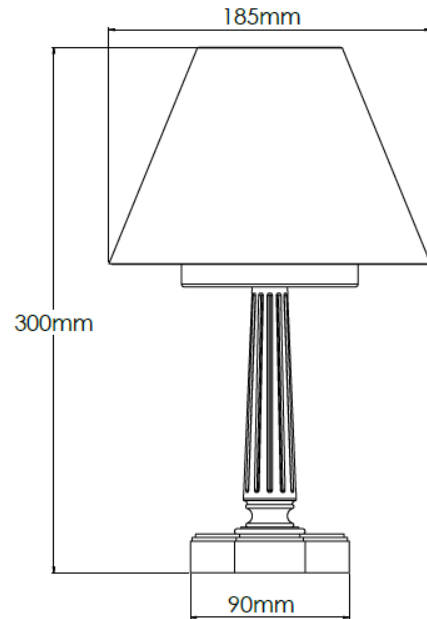

Product Description

Old English Dark Rechargeable lamp with 6 inch pleated Ivory shade

Technical Specification

MATERIAL	Brass	IP Rating	IP20
FINISH	Old English Brass - M6/OEB	HEIGHT	290mm
LAMPHOLDER TYPE	Rechargeable	WIDTH	155mm
RECOMMENDED LAMP	Smart Lamp SC5482	DEPTH/PROJECTION	155mm
MAX WATTAGE	N/A	BACK/CEILING PLATE	N/A
CERTIFICATIONS	UKCA CE	BASE DIAMETER	90mm
DIMMABLE	N/A	WEIGHT	2kg
CLASS I / II / III	N/A	SHADE MATERIAL	Fabric

Product Description

Old English Dark Rechargeable lamp with 7 inch pleated Ivory shade

Technical Specification

MATERIAL	Brass	IP Rating	IP20
FINISH	Old English Brass - M6/OEB	HEIGHT	300mm
LAMPHOLDER TYPE	Rechargeable	WIDTH	185mm
RECOMMENDED LAMP	Smart Lamp SC5482	DEPTH/PROJECTION	185mm
MAX WATTAGE	N/A	BACK/CEILING PLATE	N/A
CERTIFICATIONS	UKCA CE	BASE DIAMETER	90mm
DIMMABLE	N/A	WEIGHT	2kg
CLASS I / II / III	N/A	SHADE MATERIAL	Fabric

Product Description

Old English Dark Rechargeable lamp with 6 inch snowdrift shade

Technical Specification

MATERIAL	Brass	IP Rating	IP20
FINISH	Old English Brass - M6/OEB	HEIGHT	290mm
LAMPHOLDER TYPE	Rechargeable	WIDTH	155mm
RECOMMENDED LAMP	Smart Lamp SC5482	DEPTH/PROJECTION	155mm
MAX WATTAGE	N/A	BACK/CEILING PLATE	N/A
CERTIFICATIONS	UKCA CE	BASE DIAMETER	90mm
DIMMABLE	N/A	WEIGHT	3kg
CLASS I / II / III	N/A	SHADE MATERIAL	Fabric

Product Description

Old English Dark Rechargeable lamp with 7 inch snowdrift shade

Technical Specification

MATERIAL	Brass	IP Rating	IP20
FINISH	Old English Brass - M6/OEB	HEIGHT	300mm
LAMPHOLDER TYPE	Rechargeable	WIDTH	185mm
RECOMMENDED LAMP	Smart Lamp SC5482	DEPTH/PROJECTION	185mm
MAX WATTAGE	N/A	BACK/CEILING PLATE	N/A
CERTIFICATIONS	UKCA CE	BASE DIAMETER	90mm
DIMMABLE	N/A	WEIGHT	3kg
CLASS I / II / III	N/A	SHADE MATERIAL	Fabric